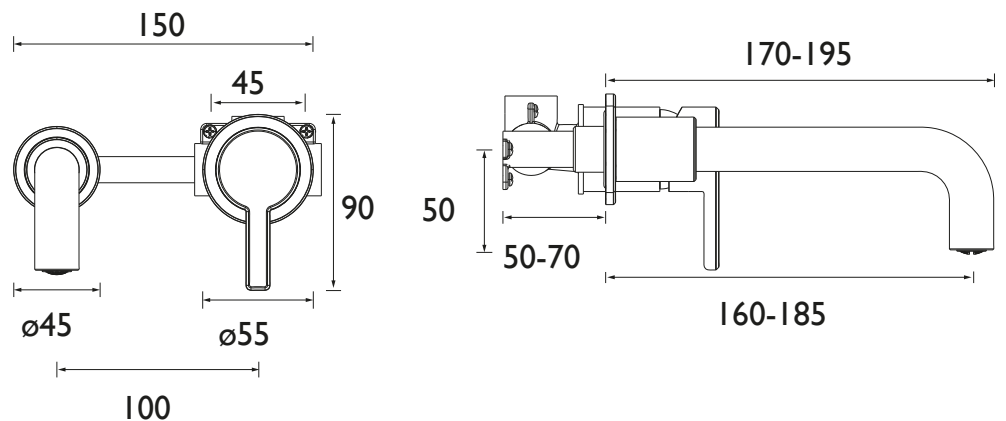

### Specification

<b>Product Type:</b>	Bathroom Taps
<b>Main Construction Material:</b>	Brass
<b>Mount Type:</b>	Wall
<b>Handle Type:</b>	Lever
<b>Connection Inlet:</b>	15mm Compression
<b>Connection Outlet:</b>	M18 5lpm Flow Limited Aerator
<b>Number of Tap Holes:</b>	2
<b>Valve/Cartridge Type:</b>	35mm Single Lever Cartridge
<b>Plumbing System Requirements:</b>	Suitable for all plumbing systems
<b>Minimum Dynamic Pressure (bar):</b>	0.5 bar
<b>Maximum Dynamic Pressure (bar):</b>	5 bar
<b>Maximum Hot Water Temperature °C:</b>	65°C
<b>Maximum Static Pressure (bar):</b>	10 bar
<b>Flow Type:</b>	Single
<b>Isolation Included:</b>	No

### Dimensions (measurements in mm)