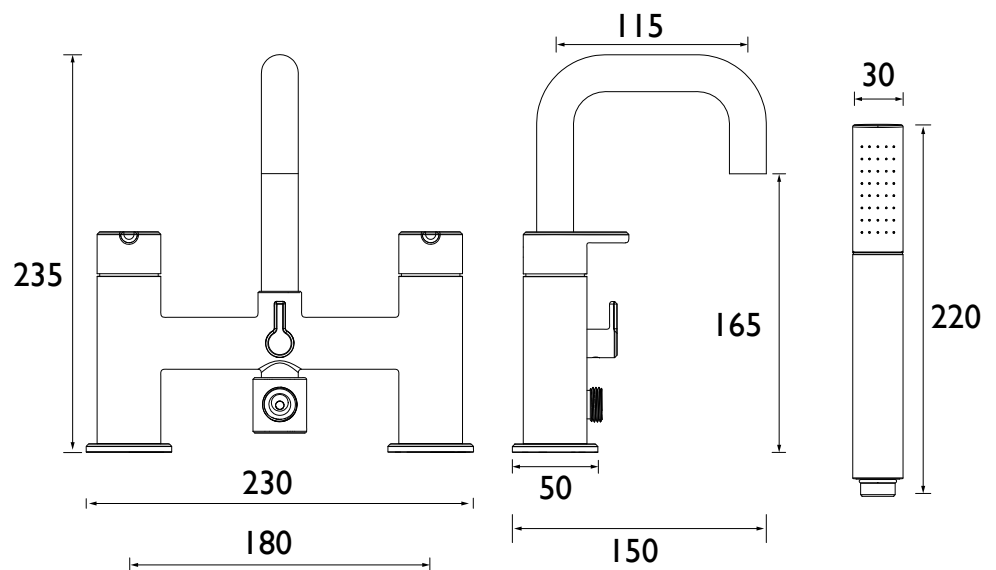

AL BSM BLK

ALTUM Tap Range Altum Bath Shower Mixer Black

Features:

- Includes a handset that's easy to keep pristine, with rub-clean nozzles for effortless removal of limescale and debris
- Install with confidence using a robust metal fixing nut that keeps your tap securely in place
- Experience smooth, reliable operation thanks to the long-life ceramic disc valves
- Create a contemporary, minimalist look with the bold matt black finish
- Built to last, backed by a lifetime parts and 1-year labour guarantee

Product Certifications:

WRAS Certificate No: 2303408
WRAS Expiry Date: 31/03/2028

For more products, visit our website:
<http://www.bristan.com>

Specification

Product Type:	Bathroom Tap
Main Construction Material:	Brass
Mount Type:	Deck
Handle Type:	Lever
Connection Inlet:	3/4" BSP
Connection Outlet:	M16.5 Aerator
Number of Tap Holes:	2
Hose Length (mm):	1500
Valve/Cartridge Type:	3/4" Ceramic Disc Valve - 1/4 turn
Plumbing System Requirements:	Suitable for all plumbing systems
Minimum Dynamic Pressure (bar):	0.5 bar
Maximum Dynamic Pressure (bar):	5 bar
Maximum Hot Water Temperature °C:	65°C
Maximum Static Pressure (bar):	10 bar
Flow Type:	Single
Isolation Included:	No

Dimensions (measurements in mm)

Flow Rates (l/min)

System Pressure (bar)	0.5	1	2	3	5
Through Bath Filler (mixed)	14.4	21.1	30.1	37	47.4
Through Handset (mixed)	5.5	8	11.5	14.6	18.6

TECHNICAL DATA SHEET

BRISTAN