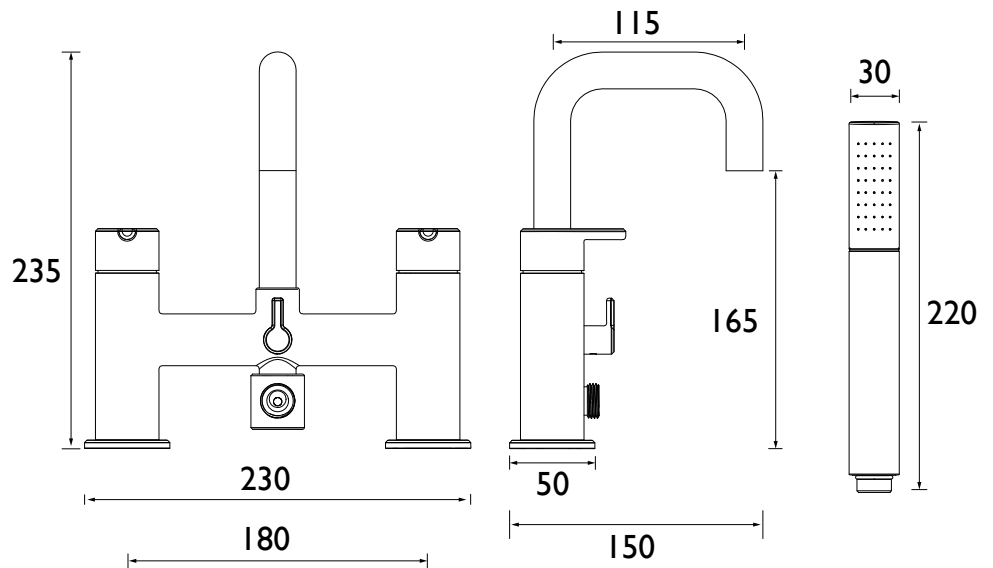

AL BSM BB

ALTUM Tap Range Altum Bath Shower Mixer Brushed Brass

Features:

- Includes a handset that's easy to keep pristine, with rub-clean nozzles for effortless removal of limescale and debris
- Install with confidence using a robust metal fixing nut that keeps your tap securely in place
- Experience smooth, reliable operation thanks to the long-life ceramic disc valves
- Bring warmth to your space with the timeless brushed brass finish
- Built to last, backed by a lifetime parts and 1-year labour guarantee

Product Certifications:

WRAS Certificate No: 2303408
WRAS Expiry Date: 31/03/2028

For more products, visit our website:
<http://www.bristan.com>

Specification

Product Type:	Bathroom Tap
Main Construction Material:	Brass
Mount Type:	Deck
Handle Type:	Lever
Connection Inlet:	3/4" BSP
Connection Outlet:	M16.5 Aerator
Number of Tap Holes:	2
Hose Length (mm):	1500
Valve/Cartridge Type:	3/4" Ceramic Disc Valve - 1/4 turn
Plumbing System Requirements:	Suitable for all plumbing systems
Minimum Dynamic Pressure (bar):	0.5 bar
Maximum Dynamic Pressure (bar):	5 bar
Maximum Hot Water Temperature °C:	65°C
Maximum Static Pressure (bar):	10 bar
Flow Type:	Single
Isolation Included:	No

Dimensions (measurements in mm)

Flow Rates (l/min)

System Pressure (bar)	0.5	1	2	3	5
Through Bath Filler (mixed)	14.4	21.1	30.1	37	47.4
Through Handset (mixed)	5.5	8	11.5	14.6	18.6

TECHNICAL DATA SHEET

BRISTAN