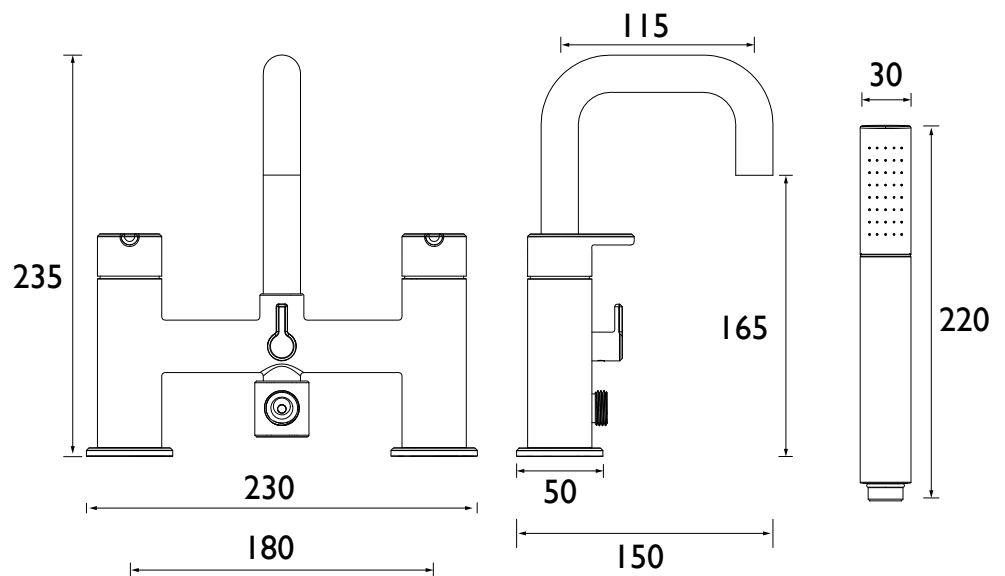

AL BSM C

ALTUM Tap Range Altum Bath Shower Mixer Chrome

Features:

- Includes a handset that's easy to keep pristine, with rub-clean nozzles for effortless removal of limescale and debris
- Install with confidence using a robust metal fixing nut that keeps your tap securely in place
- Experience smooth, reliable operation thanks to the long-life ceramic disc valves
- Enjoy lasting brilliance with our flawless, scratch-resistant chrome finish that's salt spray tested for durability
- Built to last, backed by a lifetime parts and 1-year labour guarantee

Product Certifications:

WRAS Certificate No: 2303408
WRAS Expiry Date: 31/03/2028

For more products, visit our website:
<http://www.bristan.com>

Specification

Product Type:	Bathroom Tap
Main Construction Material:	Brass
Mount Type:	Deck
Handle Type:	Lever
Connection Inlet:	3/4" BSP
Connection Outlet:	M16.5 Aerator
Number of Tap Holes:	2
Hose Length (mm):	1500
Valve/Cartridge Type:	3/4" Ceramic Disc Valve - 1/4 turn
Plumbing System Requirements:	Suitable for all plumbing systems
Minimum Dynamic Pressure (bar):	0.5 bar
Maximum Dynamic Pressure (bar):	5 bar
Maximum Hot Water Temperature °C:	65°C
Maximum Static Pressure (bar):	10 bar
Flow Type:	Single
Isolation Included:	No

Dimensions (measurements in mm)

Flow Rates (l/min)

System Pressure (bar)	0.5	1	2	3	5
Through Bath Filler (mixed)	14.4	21.1	30.1	37	47.4
Through Handset (mixed)	5.5	8	11.5	14.6	18.6

TECHNICAL DATA SHEET

BRISTAN