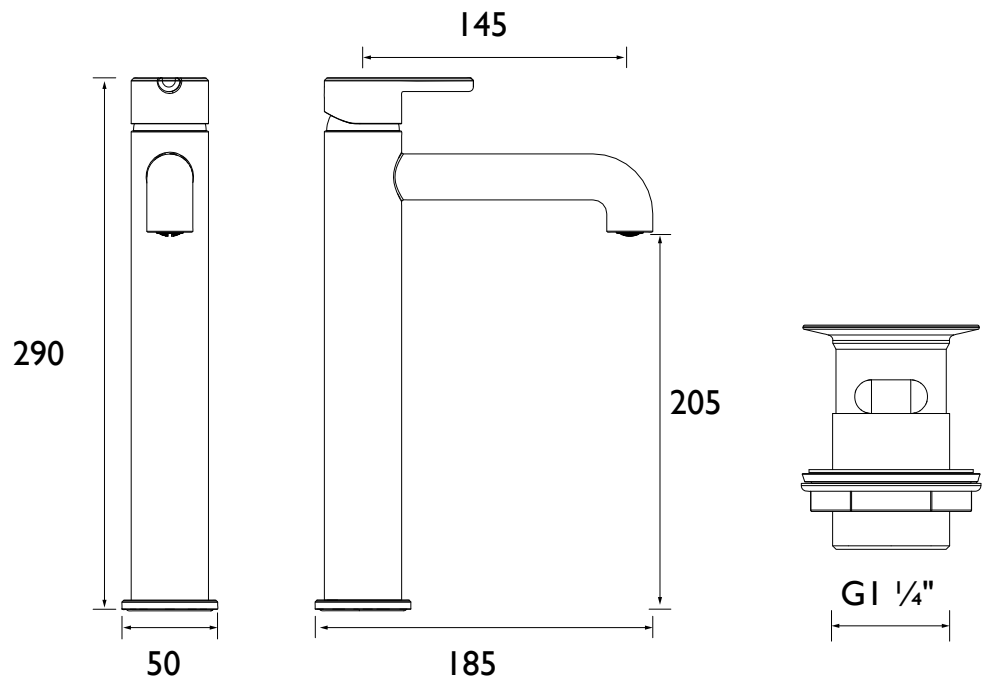

Dimensions (measurements in mm)

Flow Rates (l/min)

System Pressure (bar)	0.5	1	2	3	5
AL ES TBAS BB (mixed)	2.6	3.6	4.6	4.5	4.4

TECHNICAL DATA SHEET

BRISTAN

D4