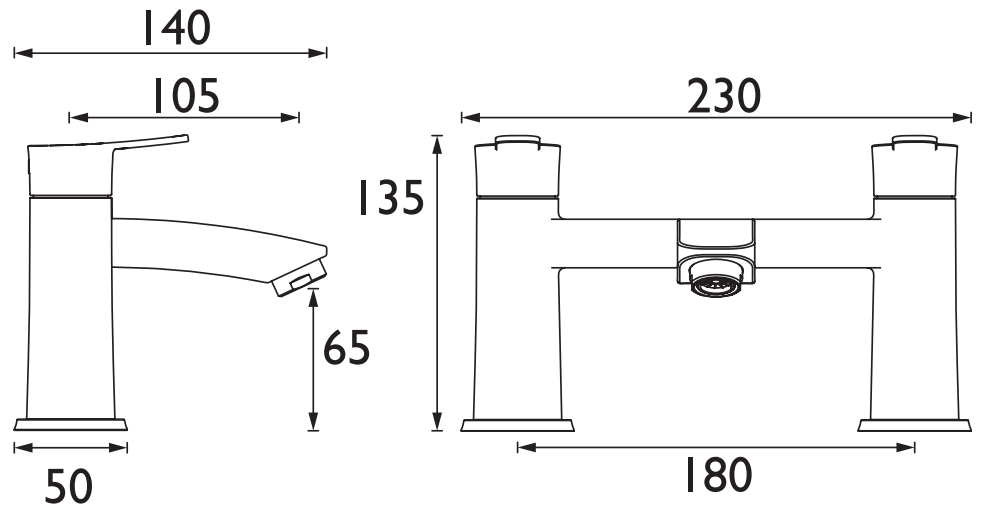

### Specification

<b>Product Type:</b>	Bathroom Taps
<b>Main Construction Material:</b>	Brass; ABS; Stainless Steel
<b>Mount Type:</b>	Deck
<b>Handle Type:</b>	Paddle
<b>Connection Inlet:</b>	3/4" BSP
<b>Connection Outlet:</b>	M24 Housed Aerator
<b>Number of Tap Holes:</b>	2
<b>Valve/Cartridge Type:</b>	3/4" Ceramic Disc Valve - 1/4 turn
<b>Plumbing System Requirements:</b>	Suitable for all plumbing systems
<b>Minimum Dynamic Pressure (bar):</b>	0.2 bar
<b>Maximum Dynamic Pressure (bar):</b>	5 bar
<b>Maximum Hot Water Temperature °C:</b>	65°C
<b>Maximum Static Pressure (bar):</b>	10 bar
<b>Flow Type:</b>	Single
<b>Isolation Included:</b>	No

### Dimensions (measurements in mm)