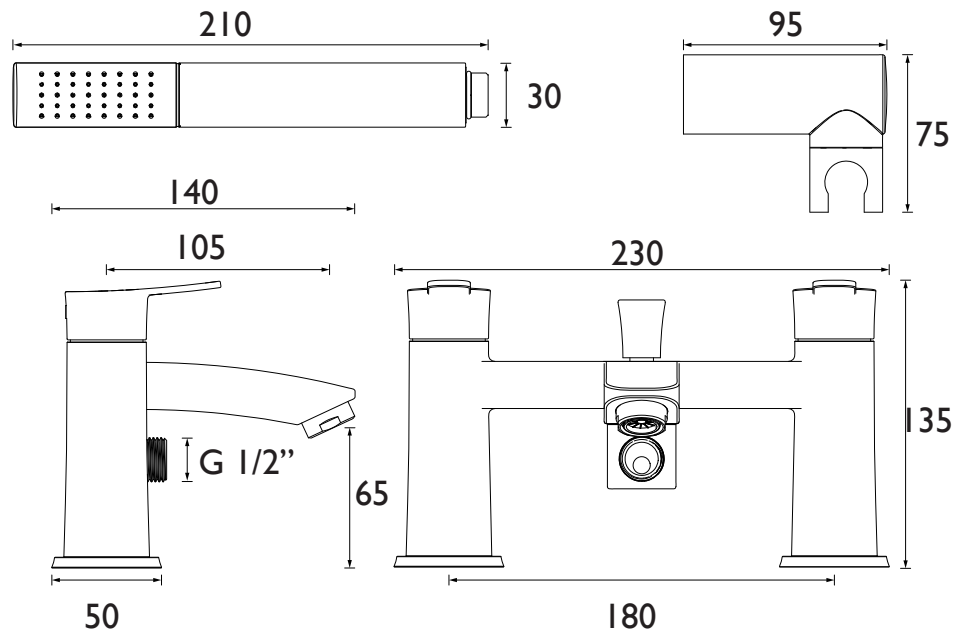

APL BSM BLK

APPEAL Tap Range Appeal Bath Shower Mixer

Features:

- Includes a handset that's easy to keep pristine, with rub-clean nozzles for effortless removal of limescale and debris
- Install with confidence using a robust metal fixing nut that keeps your tap securely in place
- Experience smooth, reliable operation thanks to the long-life ceramic disc valves
- Create a contemporary, minimalist look with the bold matt black finish
- Built to last, backed by a lifetime parts and 1-year labour guarantee

Product Certifications:

WRAS Certificate No: 2312357
WRAS Expiry Date: 31/12/2028

KIWA Certificate No: 2312719
KIWA Expiry Date: 11/12/2028

Specification

Product Type:	Bathroom Taps
Main Construction Material:	Brass
Mount Type:	Deck
Handle Type:	Lever
Connection Inlet:	3/4" BSP
Connection Outlet:	Housed M24 Aerator
Number of Tap Holes:	2
Hose Length (mm):	1500
Valve/Cartridge Type:	3/4" Ceramic Disc Valve - 1/4 turn
Plumbing System Requirements:	Suitable for all plumbing systems
Minimum Dynamic Pressure (bar):	0.3 bar
Maximum Dynamic Pressure (bar):	5 bar
Maximum Hot Water Temperature °C:	60°C
Maximum Static Pressure (bar):	10 bar
Flow Type:	Single
Isolation Included:	No

Dimensions (measurements in mm)

Flow Rates (l/min)

System Pressure (bar)	0.3	0.5	1	2	3	5
Through Bath Filler (mixed)	13.7	18.8	27	38	46.5	60
Through Handset (mixed)	4	5.3	7.7	11.2	13.8	17.3

TECHNICAL DATA SHEET