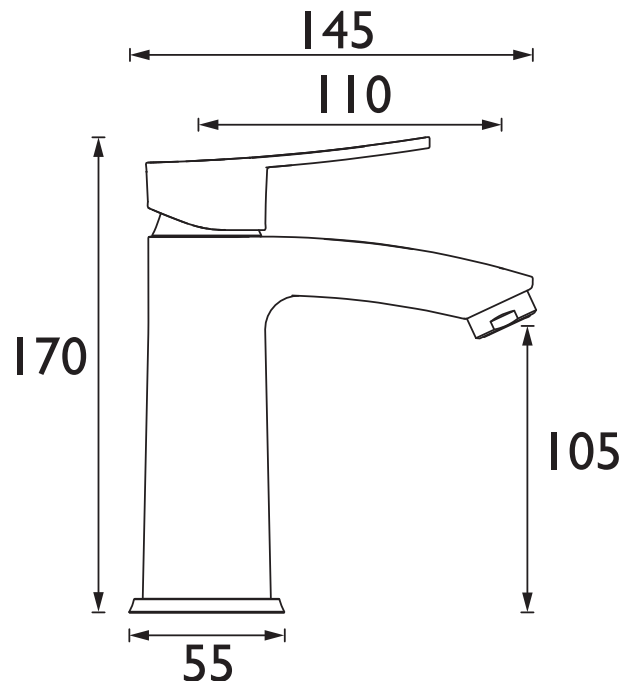

Product Certifications:

WRAS Certificate No: 2309904
WRAS Expiry Date: 30/09/2028

Specification

Product Type:	Bathroom Taps
Main Construction Material:	Brass; ABS; Stainless Steel
Mount Type:	Deck
Handle Type:	Lever
Connection Inlet:	1/2" BSP Flexible Tails
Connection Outlet:	M24 Housed 5lpm Flow Limited Aerator
Number of Tap Holes:	1
Valve/Cartridge Type:	35mm Eco-Start Cartridge
Plumbing System Requirements:	Suitable for all plumbing systems
Minimum Dynamic Pressure (bar):	0.5 bar
Maximum Dynamic Pressure (bar):	5 bar
Maximum Hot Water Temperature °C:	65°C
Maximum Static Pressure (bar):	10 bar
Flow Type:	Single
Isolation Included:	No

Dimensions (measurements in mm)

Flow Rates (l/min)

System Pressure (bar)	0.5	1	2	3	5
APL ES BAS BLK (mixed)	2.8	4.1	5	4.7	4.7

TECHNICAL DATA SHEET

BRISTAN

D3