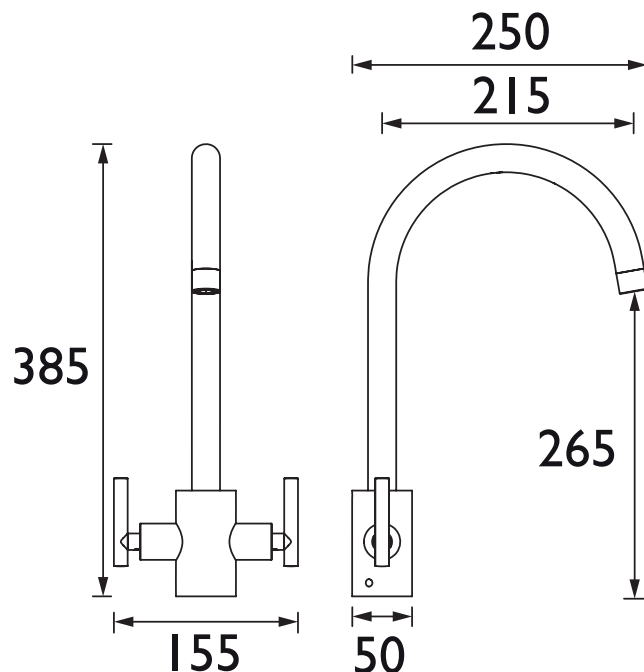

### Features:

- Install your tap in minutes from above the sink, thanks to the innovative Top Fix Easyfit technology
- Easily repair, maintain or replace your kitchen tap using the two isolation valves that let you shut off the water supply at the base
- Supplied with everything you need for a hassle-free installation, including two Allen keys, isolation valves, Top Fix Easyfit base, and flexi tails
- Rinse and reach with ease using the convenient swivel spout
- Install with confidence, thanks to the high quality metal fixings that keep your tap securely in place

### Specification

<b>Product Type:</b>	Kitchen Taps
<b>Main Construction Material:</b>	Brass
<b>Mount Type:</b>	Deck
<b>Maximum Worktop Depth (mm):</b>	35
<b>Handle Type:</b>	Lever
<b>Connection Inlet:</b>	1/2" BSP Flexible Tails with Isolation Valves
<b>Connection Outlet:</b>	M22 Female Aerator
<b>Number of Tap Holes:</b>	1
<b>Valve/Cartridge Type:</b>	1/2" Ceramic Disc Valve - 1/4 turn
<b>Plumbing System Requirements:</b>	Suitable for all plumbing systems, ideally balanced
<b>Minimum Dynamic Pressure (bar):</b>	0.3 bar
<b>Maximum Dynamic Pressure (bar):</b>	5 bar
<b>Maximum Hot Water Temperature °C:</b>	65°C
<b>Maximum Static Pressure (bar):</b>	10 bar
<b>Flow Type:</b>	Single
<b>Isolation Included:</b>	Yes

### Dimensions (measurements in mm)