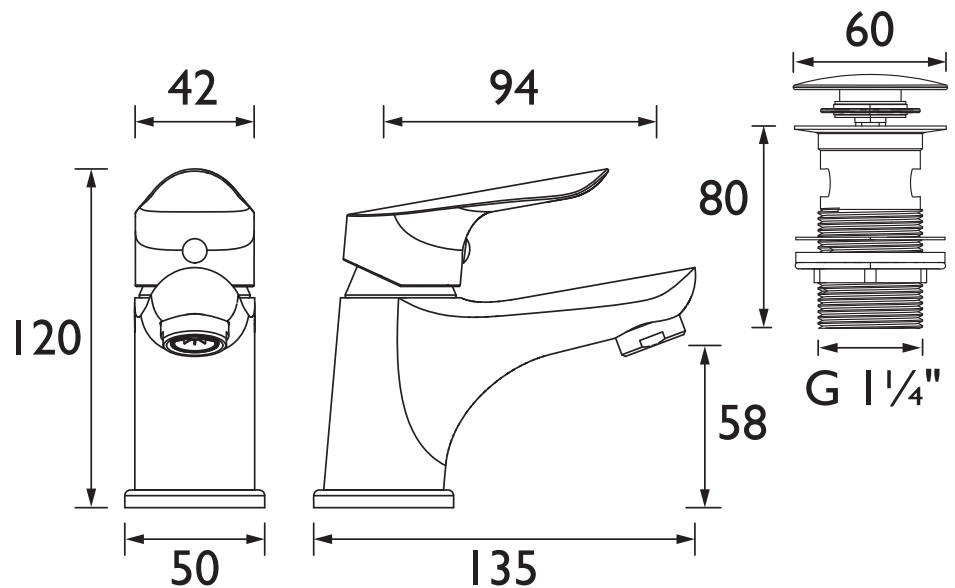

AST BAS C

ASTER Tap Range Aster Basin Mixer with Clicker Waste Chrome

Features:

- Supplied with everything you need for a hassle-free installation, including flexible tails and clicker waste
- Install with confidence using a robust metal fixing nut that keeps your tap securely in place
- Enjoy lasting brilliance with our flawless, scratch-resistant chrome finish that's salt spray-tested for durability
- Built to last, backed by a lifetime parts and 1-year labour guarantee
- Pair with coordinating bathroom taps, showers, and accessories to complete the look

Product Certifications:

WRAS Certificate No: 240903010
WRAS Expiry Date: 30/09/2029

For more products, visit our website:
<http://www.bristan.com>

Specification

Product Type:	Bathroom Taps
Main Construction Material:	Brass; ABS; Stainless Steel
Mount Type:	Deck
Handle Type:	Lever
Connection Inlet:	1/2" BSP Flexible Tails
Connection Outlet:	M24 Housed Aerator
Number of Tap Holes:	1
Valve/Cartridge Type:	30mm Single Lever Cartridge
Plumbing System Requirements:	Suitable for all plumbing systems
Minimum Dynamic Pressure (bar):	0.2 bar
Maximum Dynamic Pressure (bar):	5 bar
Maximum Hot Water Temperature °C:	60°C
Maximum Static Pressure (bar):	10 bar
Flow Type:	Single
Isolation Included:	No

Dimensions (measurements in mm)

Flow Rates (l/min)

System Pressure (bar)	0.2	0.5	1	2	3	5
AST BAS C (mixed)	4	6.7	9.6	13.7	16.8	21.9

TECHNICAL DATA SHEET

BRISTAN

D8