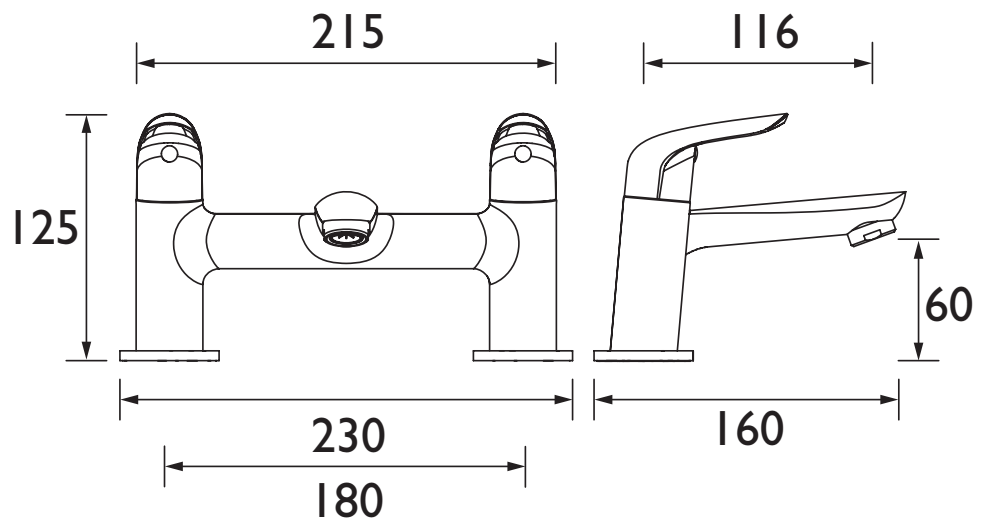

AST BF C

ASTER Tap Range Aster Bath Filler Chrome

Features:

- Install with confidence using a robust metal fixing nut that keeps your tap securely in place
- Experience smooth, reliable operation thanks to the long-life ceramic disc valves
- Enjoy lasting brilliance with our flawless, scratch-resistant chrome finish that's salt spray-tested for durability
- Built to last, backed by a lifetime parts and 1-year labour guarantee
- Pair with coordinating taps and accessories to complete the look

Product Certifications:

WRAS Certificate No: 241003017
WRAS Expiry Date: 31/10/2029

For more products, visit our website:
<http://www.bristan.com>

Specification

Product Type:	Bathroom Taps
Main Construction Material:	Brass; ABS; Stainless Steel
Mount Type:	Deck
Handle Type:	Lever
Connection Inlet:	3/4" BSP
Connection Outlet:	M24 Flow Straightener
Number of Tap Holes:	2
Valve/Cartridge Type:	3/4" Ceramic Disc Valve - 1/4 turn
Plumbing System Requirements:	Suitable for all plumbing systems
Minimum Dynamic Pressure (bar):	0.2 bar
Maximum Dynamic Pressure (bar):	5 bar
Maximum Hot Water Temperature °C:	60°C
Maximum Static Pressure (bar):	10 bar
Flow Type:	Single
Isolation Included:	No

Dimensions (measurements in mm)

Flow Rates (l/min)

System Pressure (bar)	0.2	0.5	1	2	3	5
AST BF C (mixed)	20.2	31.8	63	63.6	78	101

TECHNICAL DATA SHEET

BRISTAN

D8