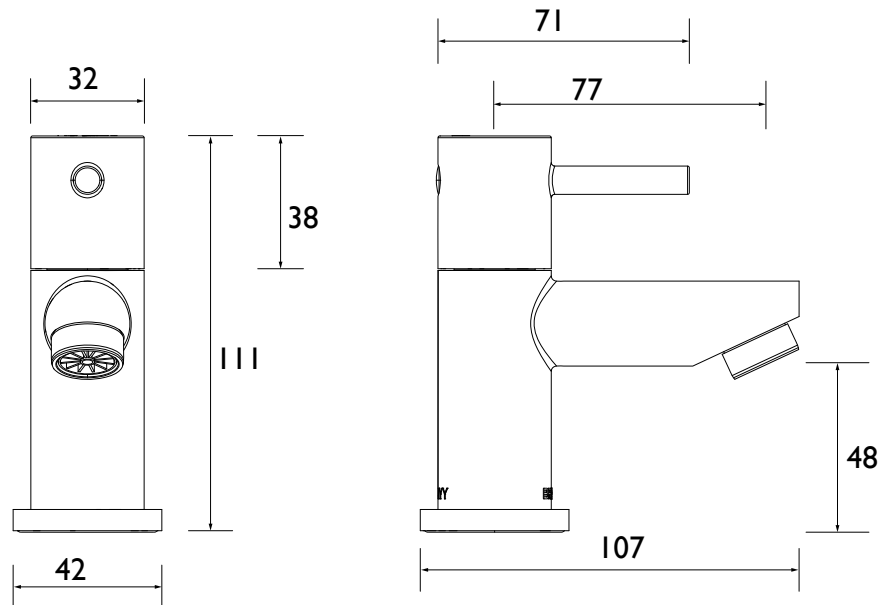

### Specification

<b>Product Type:</b>	Bathroom Taps
<b>Main Construction Material:</b>	Brass
<b>Mount Type:</b>	Deck
<b>Handle Type:</b>	Lever
<b>Connection Inlet:</b>	1/2" BSP
<b>Connection Outlet:</b>	M18 Flow Straightener
<b>Number of Tap Holes:</b>	2
<b>Valve/Cartridge Type:</b>	1/2" Ceramic Disc Valve
<b>Plumbing System Requirements:</b>	Suitable for all plumbing systems
<b>Minimum Dynamic Pressure (bar):</b>	0.2 bar
<b>Maximum Dynamic Pressure (bar):</b>	5 bar
<b>Maximum Hot Water Temperature °C:</b>	65°C
<b>Maximum Static Pressure (bar):</b>	10 bar
<b>Isolation Included:</b>	No

### Dimensions (measurements in mm)