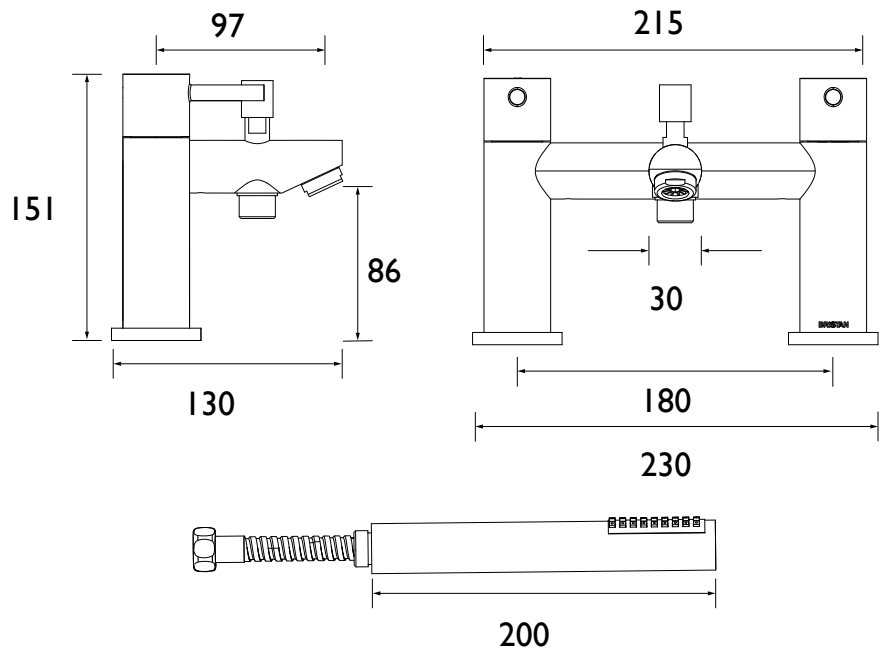

### Specification

<b>Product Type:</b>	Bathroom Tap
<b>Main Construction Material:</b>	Brass
<b>Mount Type:</b>	Deck
<b>Handle Type:</b>	Lever
<b>Connection Inlet:</b>	3/4" BSP
<b>Connection Outlet:</b>	M24 Flow Straightener
<b>Number of Tap Holes:</b>	2
<b>Hose Length (mm):</b>	1500
<b>Valve/Cartridge Type:</b>	3/4" Ceramic Disc Valve - 1/4 Turn
<b>Plumbing System Requirements:</b>	Suitable for all plumbing systems
<b>Minimum Dynamic Pressure (bar):</b>	0.2 bar
<b>Maximum Dynamic Pressure (bar):</b>	5 bar
<b>Maximum Hot Water Temperature °C:</b>	60°C
<b>Maximum Static Pressure (bar):</b>	10 bar
<b>Flow Type:</b>	Single
<b>Isolation Included:</b>	No

### Dimensions (measurements in mm)