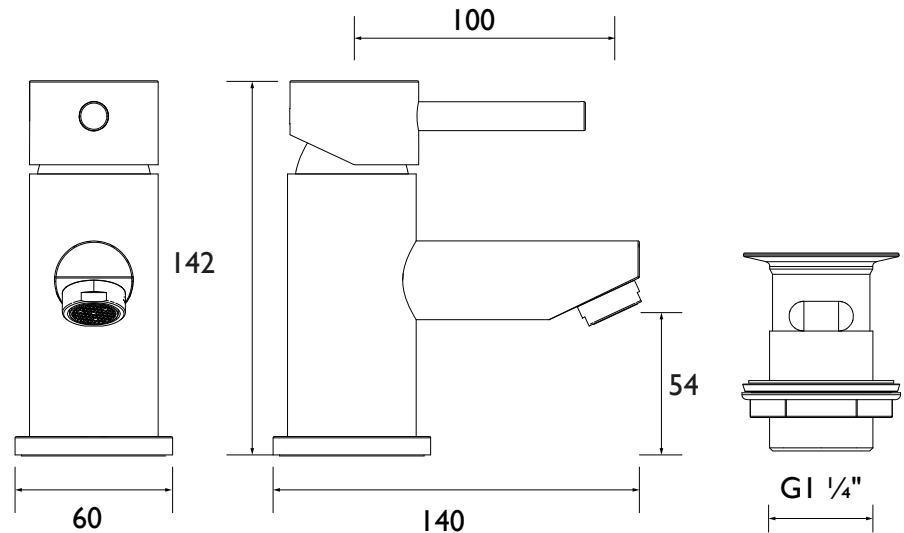

BTZ BAS C

BLITZ Tap Range Blitz Basin Mixer Chrome

Features:

- Save water without compromising performance thanks to the built-in 5L flow regulator.
- Supplied with everything you need for a hassle-free installation, including flexible tails and clicker waste
- Install with confidence using a robust metal fixing nut that keeps your tap securely in place
- Experience smooth, reliable operation thanks to the long-life ceramic cartridge
- Enjoy lasting brilliance with our flawless, scratch-resistant chrome finish that's salt spray-tested for durability

Product Certifications:

WRAS Certificate No: 250703002
WRAS Expiry Date: 31/07/2030

Specification

Product Type:	Bathroom Taps
Main Construction Material:	Brass; ABS; Stainless Steel
Mount Type:	Deck
Handle Type:	Lever
Connection Inlet:	1/2" BSP Flexible Tails
Connection Outlet:	M24 5lpm Flow Limited Aerator
Number of Tap Holes:	1
Valve/Cartridge Type:	40mm Single Lever Cartridge
Plumbing System Requirements:	Suitable for all plumbing systems
Minimum Dynamic Pressure (bar):	0.2 bar
Maximum Dynamic Pressure (bar):	5 bar
Maximum Hot Water Temperature °C:	60°C
Maximum Static Pressure (bar):	10 bar
Flow Type:	Single
Isolation Included:	No

Dimensions (measurements in mm)

Flow Rates (l/min)

System Pressure (bar)	0.2	0.5	1	2	3	5
BTZ BAS C (mixed)	2.1	3.7	5.1	5.2	5	4.9

TECHNICAL DATA SHEET

BRISTAN

D18