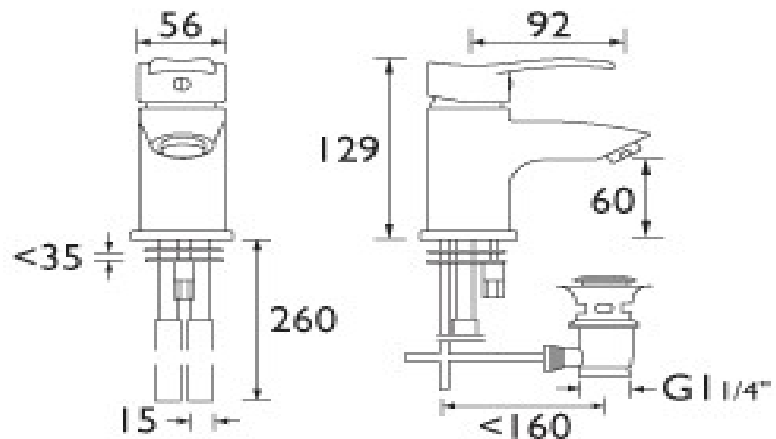

CAP EBAS C

CAPRI Tap Range Capri Eco Basin Mixer with Pop-up Waste Chrome

Specification

Product Type:	Bathroom Taps
Main Construction Material:	Brass; ABS; Stainless Steel
Mount Type:	Deck
Handle Type:	Lever
Connection Inlet:	1/2" BSP Flexible Tails
Connection Outlet:	M24 3.5lpm Flow Limited Aerator
Number of Tap Holes:	1
Valve/Cartridge Type:	35mm Single Lever Cartridge
Plumbing System Requirements:	Suitable for all plumbing systems
Minimum Dynamic Pressure (bar):	0.5 bar
Maximum Dynamic Pressure (bar):	5 bar
Maximum Hot Water Temperature °C:	60°C
Maximum Static Pressure (bar):	10 bar
Flow Type:	Single
Isolation Included:	No

Features:

- Save water without compromising performance thanks to the built-in 3.5L flow regulator.
- Supplied with everything you need for a hassle-free installation, including flexible tails and pop-up waste
- Install with confidence using a robust metal fixing nut that keeps your tap securely in place
- Enjoy lasting brilliance with our flawless, scratch-resistant chrome finish that's salt spray tested for durability
- Pair with coordinating bathroom taps, recess showers, and accessories to complete the look

Product Certifications:

WRAS Certificate No: 2205902
WRAS Expiry Date: 31/05/2027

Dimensions (measurements in mm)

Flow Rates (l/min)

System Pressure (bar)	0.5	0.5	1	2	3	5
CAP EBAS C (mixed)	1.9	1.9	2.8	3.4	3.5	3.5