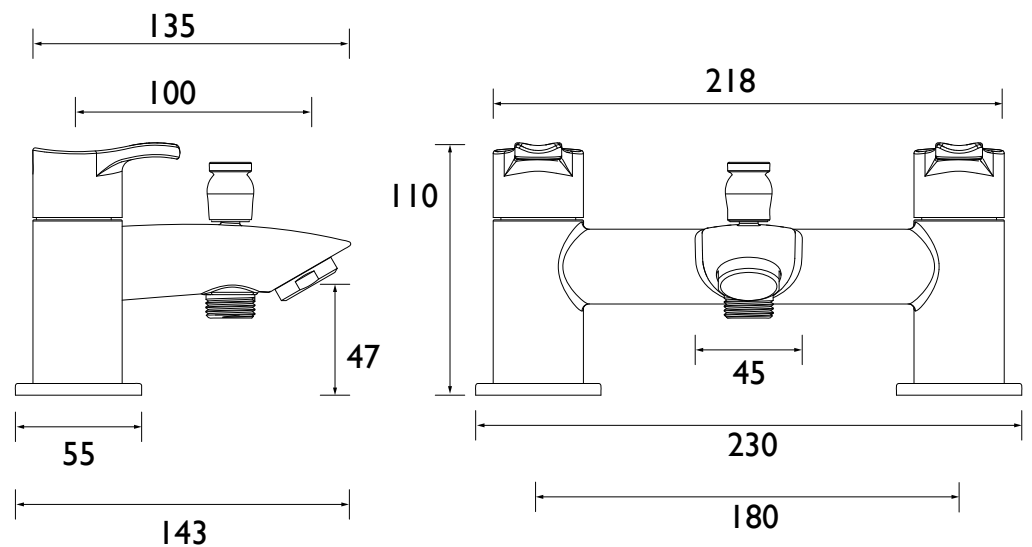

CAP BSM C

CAPRI Tap Range Capri Bath Shower Mixer Chrome

Features:

- Includes a handset that's easy to keep pristine, with rub-clean nozzles for effortless removal of limescale and debris
- Install with confidence using a robust metal fixing nut that keeps your tap securely in place
- Experience smooth, reliable operation thanks to the long-life ceramic disc valves
- Enjoy lasting brilliance with our flawless, scratch-resistant chrome finish that's salt spray-tested for durability
- Built to last, backed by a lifetime parts and 1-year labour guarantee

Product Certifications:

WRAS Certificate No: 2211310
WRAS Expiry Date: 30/11/2027

KIWA Certificate No: 2211702
KIWA Expiry Date: 03/11/2027

Specification

Product Type:	Bathroom Taps
Main Construction Material:	Brass
Mount Type:	Deck
Handle Type:	Lever
Connection Inlet:	3/4" BSP
Connection Outlet:	M28 Flow Straightener
Number of Tap Holes:	2
Hose Length (mm):	1500
Valve/Cartridge Type:	3/4" Ceramic Disc Valve - 1/4 Turn
Plumbing System Requirements:	Suitable for all plumbing systems
Minimum Dynamic Pressure (bar):	0.3 bar
Maximum Dynamic Pressure (bar):	5 bar
Maximum Hot Water Temperature °C:	60°C
Maximum Static Pressure (bar):	10 bar
Flow Type:	Single
Isolation Included:	No

Dimensions (measurements in mm)

Flow Rates (l/min)

System Pressure (bar)	0.3	0.5	1	2	3	5
Through Bath Filler (mixed)	16.7	21.5	30.4	43	52.7	68
Through Handset (mixed)	6.2	8	11.3	16	19.6	25.3

TECHNICAL DATA SHEET