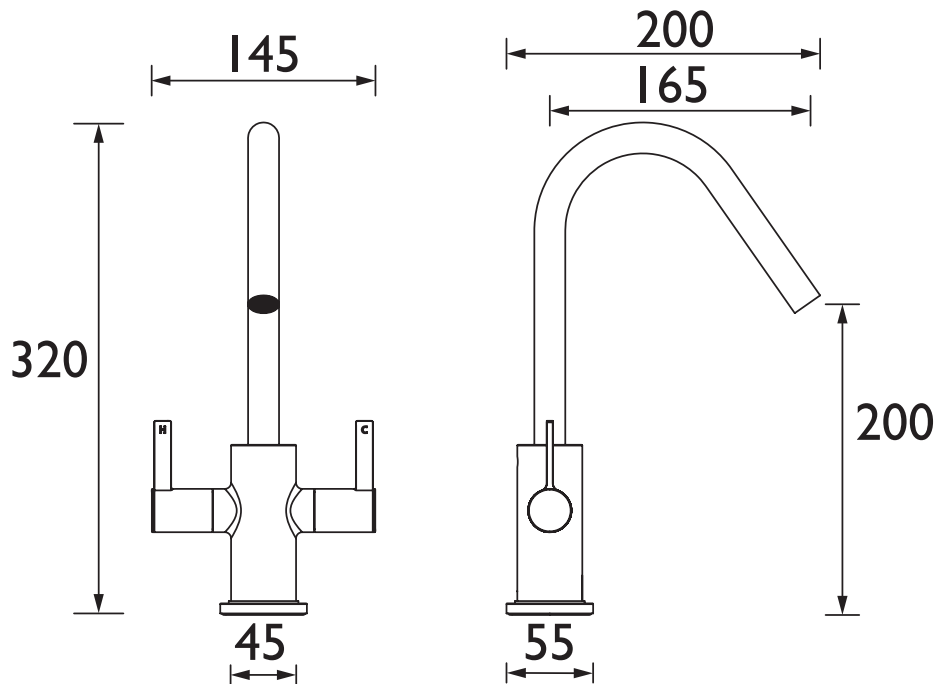

CSH EFSNK C

CASHEW Tap Range Cashew Easyfit Monobloc Sink Mixer Chrome

Features:

- Install your tap in minutes from above the sink, thanks to the innovative Top Fix Easyfit technology
- Easily repair, maintain or replace your kitchen tap using the two isolation valves that let you shut off the water supply at the base
- Supplied with everything you need for a hassle-free installation, including two Allen keys, isolation valves, Top Fix Easyfit base, and flexi tails
- Rinse and reach with ease using the convenient swivel spout
- Install with confidence, thanks to the high quality metal fixings that keep your tap securely in place

Product Certifications:

WRAS Certificate No: 2109910
WRAS Expiry Date: 30/09/2026

Specification

Product Type:	Kitchen Taps
Main Construction Material:	Brass
Mount Type:	Deck
Maximum Worktop Depth (mm):	35
Handle Type:	Lever
Connection Inlet:	1/2" BSP Flexible Tails with Isolation Valves
Connection Outlet:	M16 Aerator
Number of Tap Holes:	1
Valve/Cartridge Type:	1/2" Ceramic Disc Valve - 1/4 turn
Plumbing System Requirements:	Suitable for all plumbing systems, ideally balanced
Minimum Dynamic Pressure (bar):	0.3 bar
Maximum Dynamic Pressure (bar):	5 bar
Maximum Hot Water Temperature °C:	65°C
Maximum Static Pressure (bar):	10 bar
Flow Type:	Single
Isolation Included:	Yes

Dimensions (measurements in mm)

Flow Rates (l/min)

System Pressure (bar)	0.3	0.5	1	2	3	5
CSH EFSNK C (mixed)	2.6	3.4	5.6	9.2	11.8	16.7

TECHNICAL DATA SHEET

BRISTAN

D16