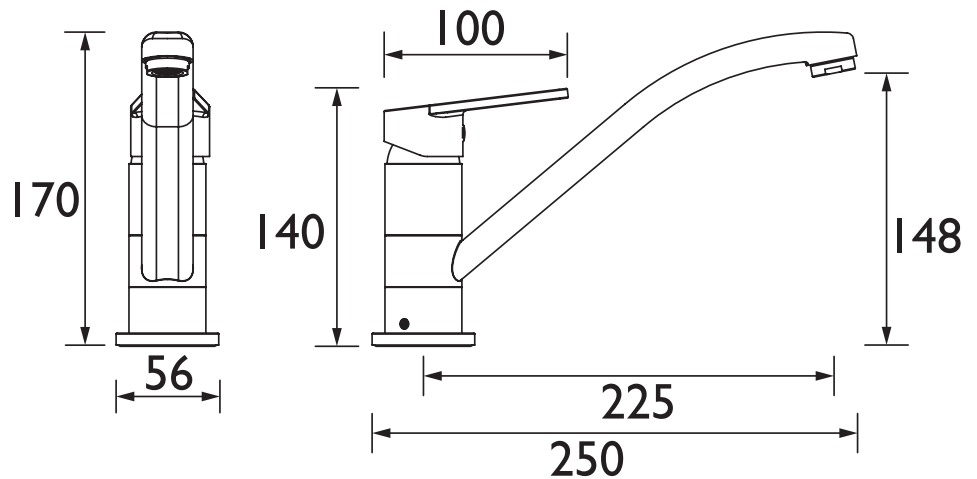

CNN EFSNK C

CINNAMON Tap Range Cinnamon Easyfit Monobloc Sink Mixer Chrome

Features:

- Install your tap in minutes from above the sink, thanks to the innovative Top Fix Easyfit technology
- Easily repair, maintain or replace your kitchen tap using the two isolation valves that let you shut off the water supply at the base
- Supplied with everything you need for a hassle-free installation, including two Allen keys, isolation valves, Top Fix Easyfit base, and flexi tails
- Rinse and reach with ease using the convenient swivel spout
- Install with confidence, thanks to the high quality metal fixings that keep your tap securely in place

Product Certifications:

WRAS Certificate No: 240903008
WRAS Expiry Date: 30/09/2029

Specification

Product Type:	Kitchen Taps
Main Construction Material:	Brass
Mount Type:	Deck
Maximum Worktop Depth (mm):	35
Handle Type:	Lever
Connection Inlet:	1/2" BSP Flexible Tails with Isolation Valves
Connection Outlet:	M24 Aerator
Number of Tap Holes:	1
Valve/Cartridge Type:	35mm Single Lever Cartridge
Plumbing System Requirements:	Suitable for all plumbing systems, ideally balanced
Minimum Dynamic Pressure (bar):	0.3 bar
Maximum Dynamic Pressure (bar):	5 bar
Maximum Hot Water Temperature °C:	60°C
Maximum Static Pressure (bar):	10 bar
Flow Type:	Single
Isolation Included:	Yes

Dimensions (measurements in mm)

Flow Rates (l/min)

System Pressure (bar)	0.3	0.5	1	2	3	5
CNN EFSNK C (mixed)	5.3	7.2	10.8	15.5	19.2	25.1

TECHNICAL DATA SHEET

BRISTAN

D14