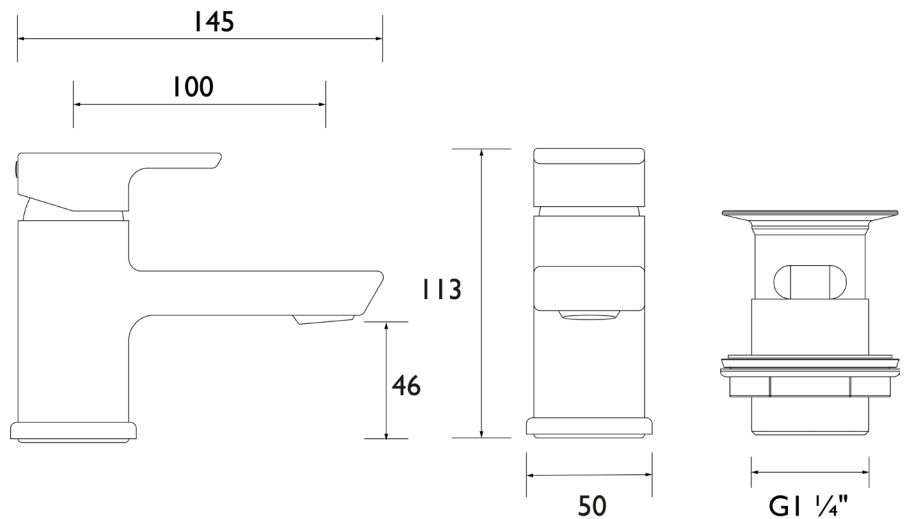

COB BAS BLK

COBALT Tap Range Cobalt Basin Mixer Tap with Clicker Waste Black

Specification

Product Type:	Bathroom Taps
Main Construction Material:	Brass; ABS; Stainless Steel
Mount Type:	Deck
Handle Type:	Lever
Connection Inlet:	1/2" BSP Flexible Tails
Connection Outlet:	M24 5lpm Flow Limited Aerator
Number of Tap Holes:	1
Valve/Cartridge Type:	35mm Single Lever Cartridge
Plumbing System Requirements:	Suitable for all plumbing systems
Minimum Dynamic Pressure (bar):	0.3 bar
Maximum Dynamic Pressure (bar):	5 bar
Maximum Hot Water Temperature °C:	60°C
Maximum Static Pressure (bar):	10 bar
Flow Type:	Single
Isolation Included:	No

Features:

- Save water without compromising performance thanks to the built-in 5L flow regulator.
- Supplied with everything you need for a hassle-free installation, including flexible tails and clicker waste
- Install with confidence using a robust metal fixing nut that keeps your tap securely in place
- Experience smooth, reliable operation thanks to the long-life ceramic cartridge
- Create a contemporary, minimalist look with the bold matt black finish

Product Certifications:

WRAS Certificate No: 250703005
WRAS Expiry Date: 31/07/2030

For more products, visit our website:
<http://www.bristan.com>

Dimensions (measurements in mm)

Flow Rates (l/min)

System Pressure (bar)	0.3	0.5	1	2	3	5
COB BAS BLK (mixed)	2.6	3.4	4.7	4.8	4.6	4.8