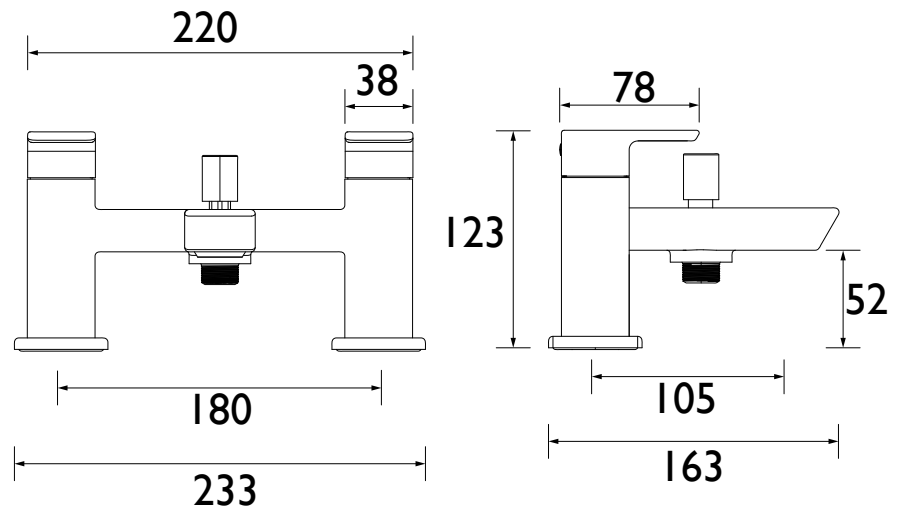

COB BSM BLK

COBALT Tap Range Cobalt Bath Shower Mixer Tap Black

Features:

- Includes a handset that's easy to keep pristine, with rub-clean nozzles for effortless removal of limescale and debris
- Install with confidence using a robust metal fixing nut that keeps your tap securely in place
- Experience smooth, reliable operation thanks to the long-life ceramic disc valves
- Create a contemporary, minimalist look with the bold matt black finish
- Built to last, backed by a lifetime parts and 1-year labour guarantee

Product Certifications:

WRAS Certificate No: 2107137
WRAS Expiry Date: 31/07/2026

For more products, visit our website:
<http://www.bristan.com>

Specification

Product Type:	Bathroom Tap
Main Construction Material:	Brass
Mount Type:	Deck
Handle Type:	Lever
Connection Inlet:	3/4" BSP
Connection Outlet:	Flow Straightener
Number of Tap Holes:	2
Hose Length (mm):	1500
Valve/Cartridge Type:	3/4" Ceramic Disc Valve - 1/4 turn
Plumbing System Requirements:	Suitable for all plumbing systems
Minimum Dynamic Pressure (bar):	0.3 bar
Maximum Dynamic Pressure (bar):	5 bar
Maximum Hot Water Temperature °C:	60°C
Maximum Static Pressure (bar):	10 bar
Flow Type:	Single
Isolation Included:	No

Dimensions (measurements in mm)

Flow Rates (l/min)

System Pressure (bar)	0.3	0.5	1	2	3	5
Through Bath Filler (mixed)	17.77	23.52	33.25	47.45	57.79	NPD
Through Handset (mixed)	4.5	5.95	8.46	11.89	14.72	NPD