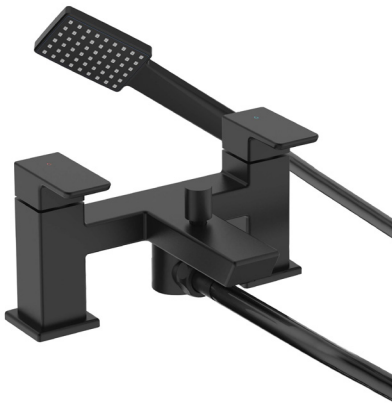

COB BSM BLK

COBALT Tap Range Cobalt Bath Shower Mixer Tap Black

Features:

- Includes a handset that's easy to keep pristine, with rub-clean nozzles for effortless removal of limescale and debris
- Install with confidence using a robust metal fixing nut that keeps your tap securely in place
- Experience smooth, reliable operation thanks to the long-life ceramic disc valves
- Create a contemporary, minimalist look with the bold matt black finish
- Built to last, backed by a lifetime parts and 1-year labour guarantee

Product Certifications:

WRAS Certificate No: 2107137
WRAS Expiry Date: 31/07/2026

For more products, visit our website:
<http://www.bristan.com>

Specification

Product Type:	Bathroom Tap
Main Construction Material:	Brass
Mount Type:	Deck
Handle Type:	Lever
Connection Inlet:	3/4" BSP
Connection Outlet:	Flow Straightener
Number of Tap Holes:	2
Hose Length (mm):	1500
Valve/Cartridge Type:	3/4" Ceramic Disc Valve - 1/4 turn
Plumbing System Requirements:	Suitable for all plumbing systems
Minimum Dynamic Pressure (bar):	0.3 bar
Maximum Dynamic Pressure (bar):	5 bar
Maximum Hot Water Temperature °C:	60°C
Maximum Static Pressure (bar):	10 bar
Flow Type:	Single
Isolation Included:	No