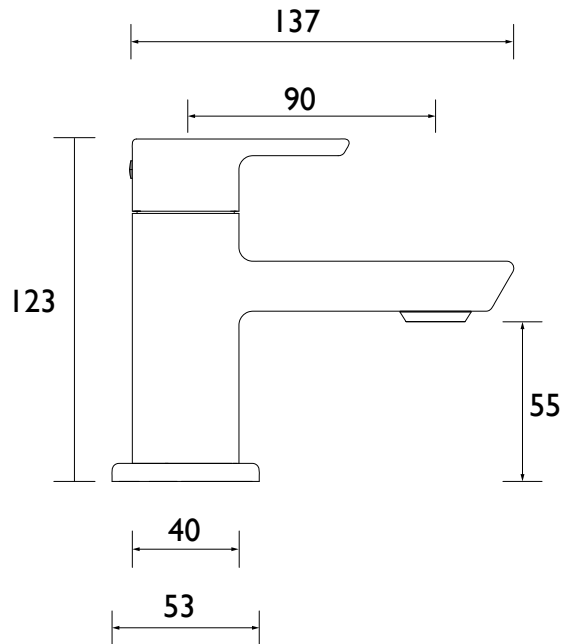

### Specification

<b>Product Type:</b>	Bathroom Taps
<b>Main Construction Material:</b>	Brass
<b>Mount Type:</b>	Deck
<b>Handle Type:</b>	Square
<b>Connection Inlet:</b>	3/4" BSP
<b>Connection Outlet:</b>	Anti-Splash
<b>Number of Tap Holes:</b>	2
<b>Valve/Cartridge Type:</b>	3/4" Ceramic Disc Valve - 1/4 turn
<b>Plumbing System Requirements:</b>	Suitable for all plumbing systems
<b>Minimum Dynamic Pressure (bar):</b>	0.2 bar
<b>Maximum Dynamic Pressure (bar):</b>	5 bar
<b>Maximum Hot Water Temperature °C:</b>	65°C
<b>Maximum Static Pressure (bar):</b>	10 bar
<b>Isolation Included:</b>	No

### Dimensions (measurements in mm)