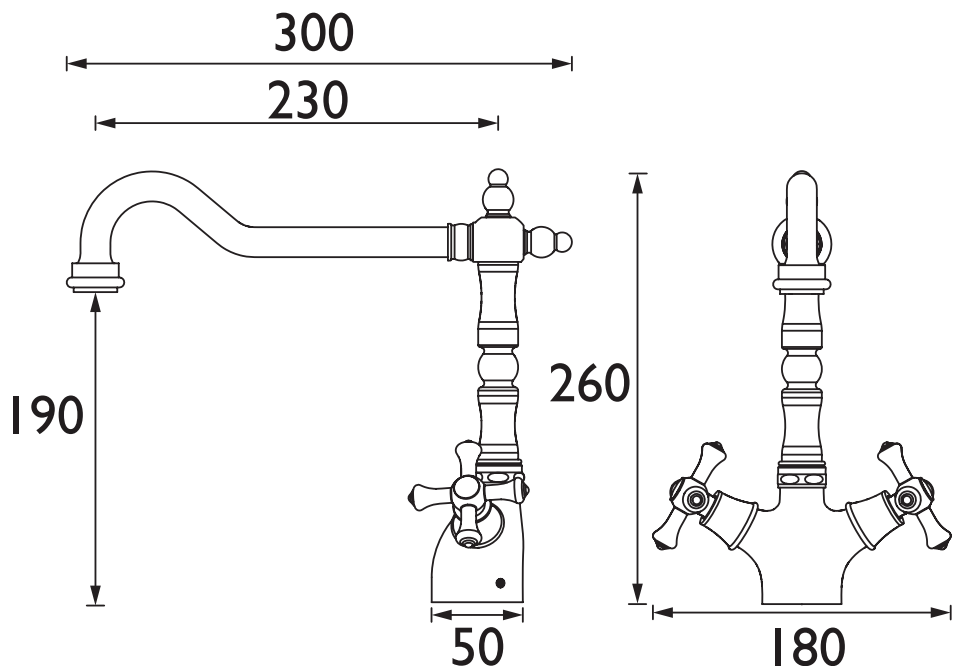

K SNK EF ABRZ

COLONIAL Tap Range Colonial Easyfit Sink Mixer Antique Bronze

Features:

- Install your tap in minutes from above the sink, thanks to the innovative Top Fix Easyfit technology
- Easily repair, maintain or replace your kitchen tap using the two isolation valves that let you shut off the water supply at the base
- Supplied with everything you need for a hassle-free installation, including two Allen keys, isolation valves, Top Fix Easyfit base, and flexi tails
- Rinse and reach with ease using the convenient swivel spout
- Install with confidence, thanks to the high quality metal fixings that keep your tap securely in place

Product Certifications:

WRAS Certificate No: 2109907
WRAS Expiry Date: 30/09/2026

Specification

Product Type:	Kitchen Taps
Main Construction Material:	Brass
Mount Type:	Deck
Maximum Worktop Depth (mm):	35
Handle Type:	Crosshead
Connection Inlet:	1/2" BSP Flexible Tails with Isolation Valves
Connection Outlet:	M22 Flow Straightener
Number of Tap Holes:	1
Valve/Cartridge Type:	1/2" Ceramic Disc Valve - 1/4 turn
Plumbing System Requirements:	Suitable for all plumbing systems, ideally balanced
Minimum Dynamic Pressure (bar):	0.3 bar
Maximum Dynamic Pressure (bar):	5 bar
Maximum Hot Water Temperature °C:	65°C
Maximum Static Pressure (bar):	10 bar
Flow Type:	Single
Isolation Included:	Yes

Dimensions (measurements in mm)

Flow Rates (l/min)

System Pressure (bar)	0.3	0.5	1	2	3	5
K SNK EF ABRZ (mixed)	11	14.8	21.7	30	38.2	47.2

TECHNICAL
DATA
SHEET

BRISTAN

D10