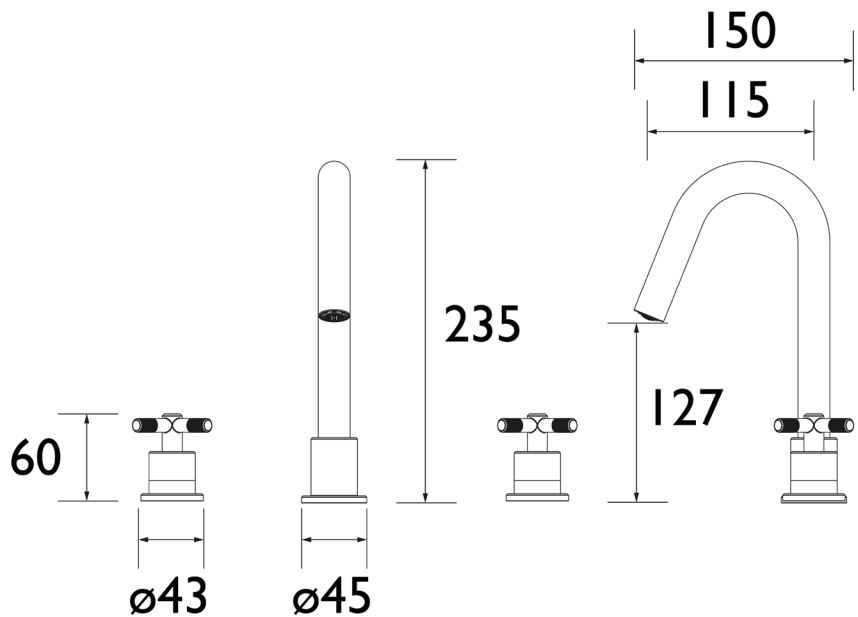

### Specification

Product Type:	Bathroom Taps
Main Construction Material:	Brass; ABS; Stainless Steel
Mount Type:	Deck
Handle Type:	Crosshead
Connection Inlet:	15mm Compression
Connection Outlet:	M18 5lpm Coin-Slot Flow Limited Aerator
Number of Tap Holes:	3
Valve/Cartridge Type:	1/2" Ceramic Disc Valve - 1/4 turn
Plumbing System Requirements:	Suitable for all plumbing systems
Minimum Dynamic Pressure (bar):	0.5 bar
Maximum Dynamic Pressure (bar):	5 bar
Maximum Hot Water Temperature °C:	65°C
Maximum Static Pressure (bar):	10 bar
Flow Type:	Single
Isolation Included:	No

### Dimensions (measurements in mm)