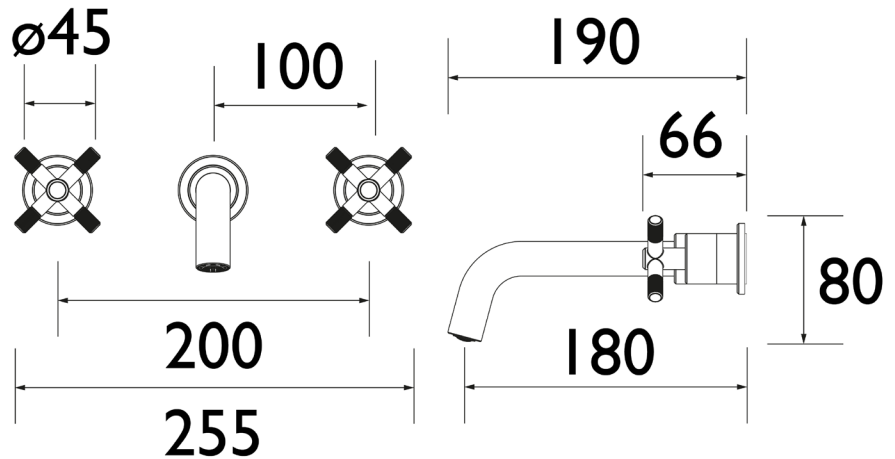

### Specification

<b>Product Type:</b>	Bathroom Taps
<b>Main Construction Material:</b>	Brass; ABS; Stainless Steel
<b>Mount Type:</b>	Wall
<b>Handle Type:</b>	Crosshead
<b>Connection Inlet:</b>	15mm Compression
<b>Connection Outlet:</b>	M18 5lpm Coin-Slot Flow Limited Aerator
<b>Number of Tap Holes:</b>	3
<b>Valve/Cartridge Type:</b>	1/2" Ceramic Disc Valve - 1/4 turn
<b>Plumbing System Requirements:</b>	Suitable for all plumbing systems
<b>Minimum Dynamic Pressure (bar):</b>	0.5 bar
<b>Maximum Dynamic Pressure (bar):</b>	5 bar
<b>Maximum Hot Water Temperature °C:</b>	65°C
<b>Maximum Static Pressure (bar):</b>	10 bar
<b>Flow Type:</b>	Single
<b>Isolation Included:</b>	No

### Dimensions (measurements in mm)