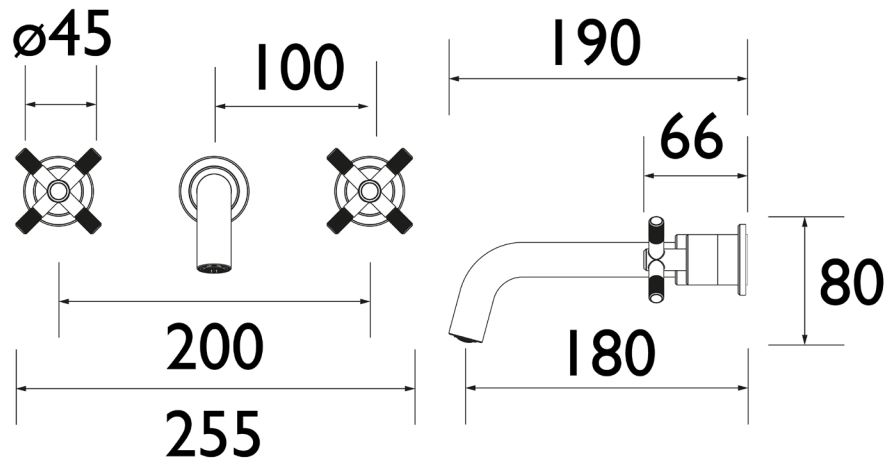

CRU 3TH WMBAS C

CRUZAR Tap Range Cruzar 3 Tap Hole Wall Mounted Basin Mixer Chrome

Features:

- Save water without compromising performance thanks to the built-in 5L flow regulator.
- Experience smooth, reliable operation thanks to the long-life ceramic disc valves
- Enjoy lasting brilliance with our flawless, scratch-resistant chrome finish that's salt spray tested for durability
- Built to last, backed by a lifetime parts and 1-year labour guarantee
- Pair with coordinating bathroom taps, showers, and accessories to complete the look

Product Certifications:

WRAS Certificate No: T25070331
WRAS Expiry Date: 31/07/2030

For more products, visit our website:
<http://www.bristan.com>

Specification

Product Type:	Bathroom Taps
Main Construction Material:	Brass; ABS; Stainless Steel
Mount Type:	Wall
Handle Type:	Crosshead
Connection Inlet:	15mm Compression
Connection Outlet:	M18 5lpm Coin-Slot Flow Limited Aerator
Number of Tap Holes:	3
Valve/Cartridge Type:	1/2" Ceramic Disc Valve - 1/4 turn
Plumbing System Requirements:	Suitable for all plumbing systems
Minimum Dynamic Pressure (bar):	0.5 bar
Maximum Dynamic Pressure (bar):	5 bar
Maximum Hot Water Temperature °C:	65°C
Maximum Static Pressure (bar):	10 bar
Flow Type:	Single
Isolation Included:	No

Dimensions (measurements in mm)

Flow Rates (l/min)

System Pressure (bar)	0.5	0.5	1	2	3	5
313938 (mixed)	3	3	3.9	4.5	4.6	4.6

TECHNICAL
DATA
SHEET

BRISTAN

D3