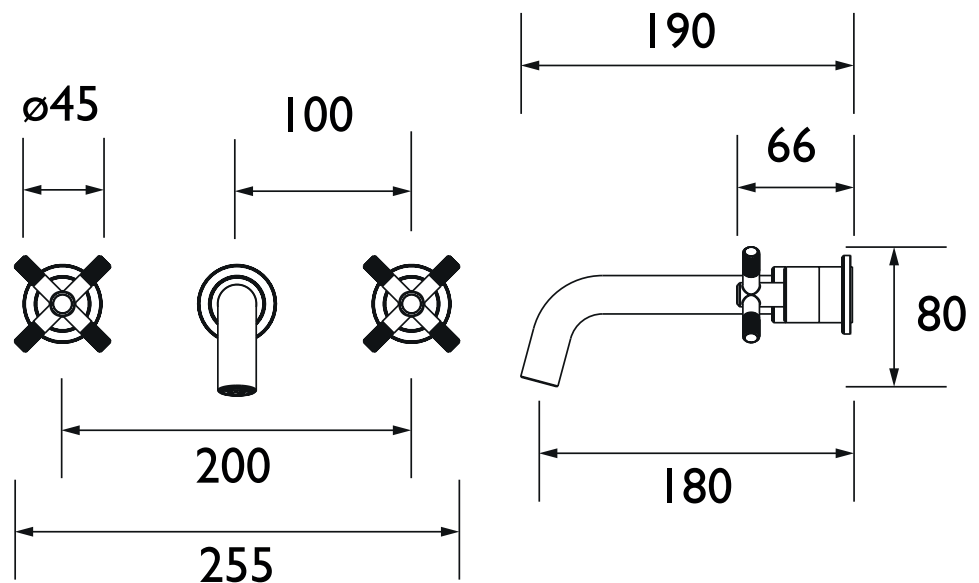

CRU 3TH WMBF C

CRUZAR Tap Range Cruzar 3 Tap Hole Wall Mounted Bath Filler Chrome

Features:

- Experience smooth, reliable operation thanks to the long-life ceramic disc valves
- Enjoy lasting brilliance with our flawless, scratch-resistant chrome finish that's salt spray tested for durability
- Built to last, backed by a lifetime parts and 1-year labour guarantee
- Pair with coordinating bathroom taps, showers, and accessories to complete the look
- Find your perfect match with other finish options available

Product Certifications:

WRAS Certificate No: 250703313
WRAS Expiry Date: 31/07/2030

For more products, visit our website:
<http://www.bristan.com>

Specification

Product Type:	Bathroom Taps
Main Construction Material:	Brass; ABS; Stainless Steel
Mount Type:	Wall
Handle Type:	Crosshead
Connection Inlet:	15mm Compression
Connection Outlet:	M18.5 Flow Straightener
Number of Tap Holes:	3
Valve/Cartridge Type:	1/2" Ceramic Disc Valve - 1/4 turn
Plumbing System Requirements:	Suitable for high pressure systems only
Minimum Dynamic Pressure (bar):	1 bar
Maximum Dynamic Pressure (bar):	5 bar
Maximum Hot Water Temperature °C:	60°C
Maximum Static Pressure (bar):	10 bar
Flow Type:	Single
Isolation Included:	No

Dimensions (measurements in mm)

Flow Rates (l/min)

System Pressure (bar)	1	2	3	5
CRU 3TH WMBF C (mixed)	19	27.1	33.3	43.1

TECHNICAL DATA SHEET

BRISTAN

D4