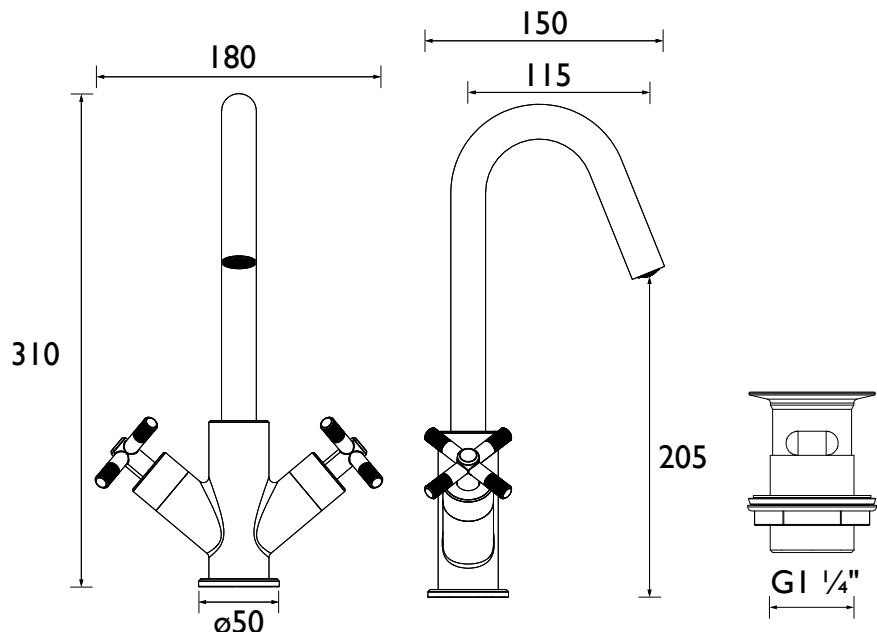

### Features:

- This tap has a flow regulator, which limits the flow of water to 5 litres per minute, reducing the amount of water you use.
- Everything you need in the box including flexible tails and clicker waste so nothing to buy separately.
- Long life 1/4 turn ceramic disc valves for added durability and smooth control.
- A hard-wearing, flawless, scratch resistant chrome finish that lasts for years. Salt spray tested to ensure added durability.
- 10 year parts and 1 year labour guarantee for peace of mind.

### Specification

Product Type:	Bathroom Taps
Main Construction Material:	Brass
Mount Type:	Deck
Handle Type:	Crosshead Handles
Connection Inlet:	1/2" BSP Flexible Tails
Connection Outlet:	M18 5lpm Flow Limited Aerator
Number of Tap Holes:	1
Valve/Cartridge Type:	1/2" Ceramic Disc Valve - 1/4 turn
Plumbing System Requirements:	Suitable for all plumbing systems
Minimum Dynamic Pressure (bar):	0.5 bar
Maximum Dynamic Pressure (bar):	5 bar
Maximum Hot Water Temperature °C:	65°C
Maximum Static Pressure (bar):	10 bar
Flow Type:	Single
Isolation Included:	No

### Dimensions (measurements in mm)