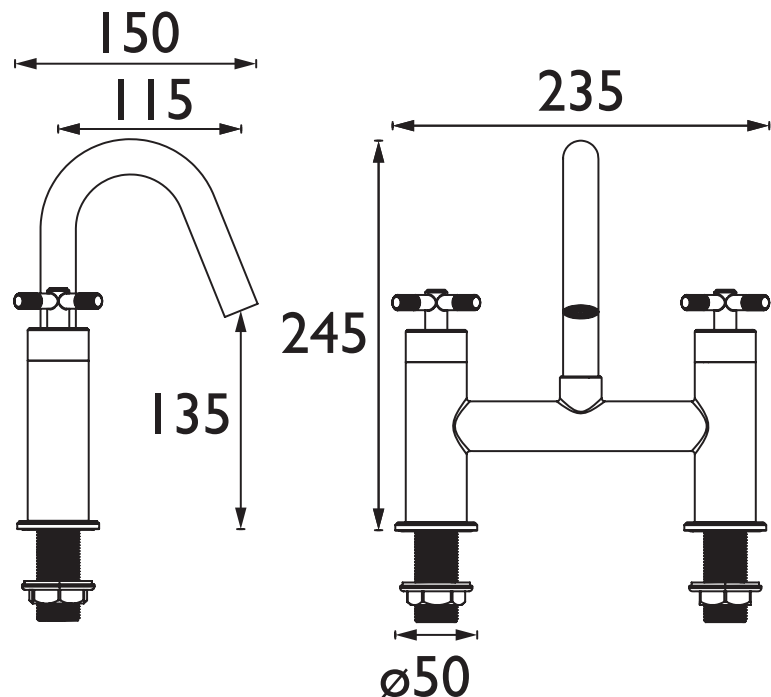

CRU BF BLK

CRUZAR Tap Range Cruzar Bath Filler Black

Features:

- Install with confidence using a robust metal fixing nut that keeps your tap securely in place
- Experience smooth, reliable operation thanks to the long-life ceramic disc valves
- Create a contemporary, minimalist look with the bold matt black finish
- Built to last, backed by a lifetime parts and 1-year labour guarantee
- Find your perfect match with other finish options available

Product Certifications:

WRAS Certificate No: 2305921
WRAS Expiry Date: 31/05/2028

For more products, visit our website:
<http://www.bristan.com>

Specification

Product Type:	Bathroom Taps
Main Construction Material:	Brass; ABS; Stainless Steel
Mount Type:	Deck
Handle Type:	Crosshead
Connection Inlet:	3/4" BSP
Connection Outlet:	M16 Flow Straightener
Number of Tap Holes:	2
Valve/Cartridge Type:	3/4" Ceramic Disc Valve - 1/4 turn
Plumbing System Requirements:	Suitable for all plumbing systems
Minimum Dynamic Pressure (bar):	0.2 bar
Maximum Dynamic Pressure (bar):	5 bar
Maximum Hot Water Temperature °C:	65°C
Maximum Static Pressure (bar):	10 bar
Flow Type:	Single
Isolation Included:	No

Dimensions (measurements in mm)

Flow Rates (l/min)

System Pressure (bar)	0.2	0.5	1	2	3	5
CRU BF BLK (mixed)	14.2	23.9	34.6	49.2	62.2	80.3

TECHNICAL DATA SHEET

BRISTAN

D4