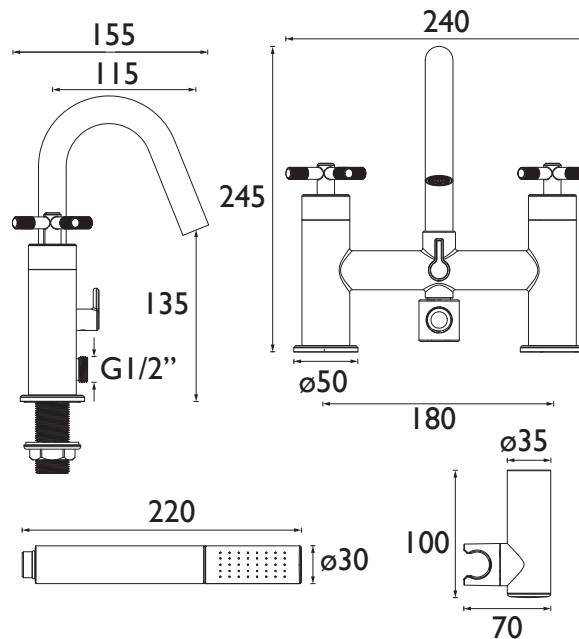

CRU BSM BB

CRUZAR Tap Range Cruzar Bath Shower Mixer Brushed Brass

Features:

- Includes a handset that's easy to keep pristine, with rub-clean nozzles for effortless removal of limescale and debris
- Install with confidence using a robust metal fixing nut that keeps your tap securely in place
- Experience smooth, reliable operation thanks to the long-life ceramic disc valves
- Bring warmth to your space with the timeless brushed brass finish
- Built to last, backed by a lifetime parts and 1-year labour guarantee

Product Certifications:

WRAS Certificate No: 2303381
WRAS Expiry Date: 31/03/2028

For more products, visit our website:
<http://www.bristan.com>

Specification

Product Type:	Bathroom Taps
Main Construction Material:	Brass; ABS; Stainless Steel
Mount Type:	Deck
Handle Type:	Crosshead
Connection Inlet:	3/4" BSP
Connection Outlet:	M16 Flow Straightener
Number of Tap Holes:	2
Hose Length (mm):	1500
Valve/Cartridge Type:	3/4" Ceramic Disc Valve - 1/4 turn
Plumbing System Requirements:	Suitable for all plumbing systems
Minimum Dynamic Pressure (bar):	0.5 bar
Maximum Dynamic Pressure (bar):	5 bar
Maximum Hot Water Temperature °C:	60°C
Maximum Static Pressure (bar):	10 bar
Flow Type:	Single
Isolation Included:	No

Dimensions (measurements in mm)

Flow Rates (l/min)

System Pressure (bar)	0.5	0.5	1	2	3	5
Through Bath Filler (mixed)	12.9	12.9	19.2	27.5	32.3	50.4
Through Handset (mixed)	6.8	6.8	10.1	14.9	18.7	23.8

TECHNICAL DATA SHEET