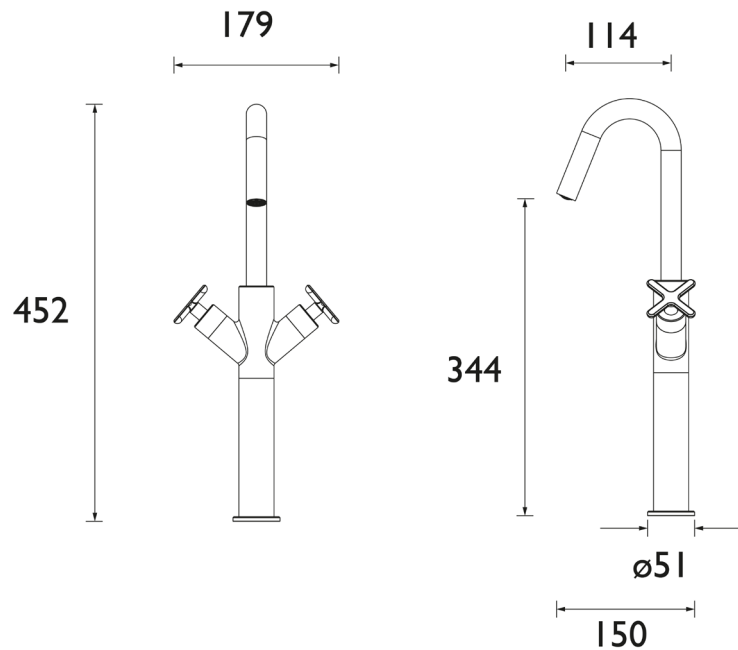

### Specification

Product Type:	Bathroom Taps
Main Construction Material:	Brass; ABS; Stainless Steel
Mount Type:	Deck
Handle Type:	Crosshead
Connection Inlet:	1/2" BSP Flexible Tails
Connection Outlet:	M18 5lpm Coin-Slot Flow Limited Aerator
Number of Tap Holes:	1
Valve/Cartridge Type:	1/2" Ceramic Disc Valve - 1/4 turn
Plumbing System Requirements:	Suitable for all plumbing systems
Minimum Dynamic Pressure (bar):	0.5 bar
Maximum Dynamic Pressure (bar):	5 bar
Maximum Hot Water Temperature °C:	65°C
Maximum Static Pressure (bar):	10 bar
Flow Type:	Single
Isolation Included:	No

### Dimensions (measurements in mm)