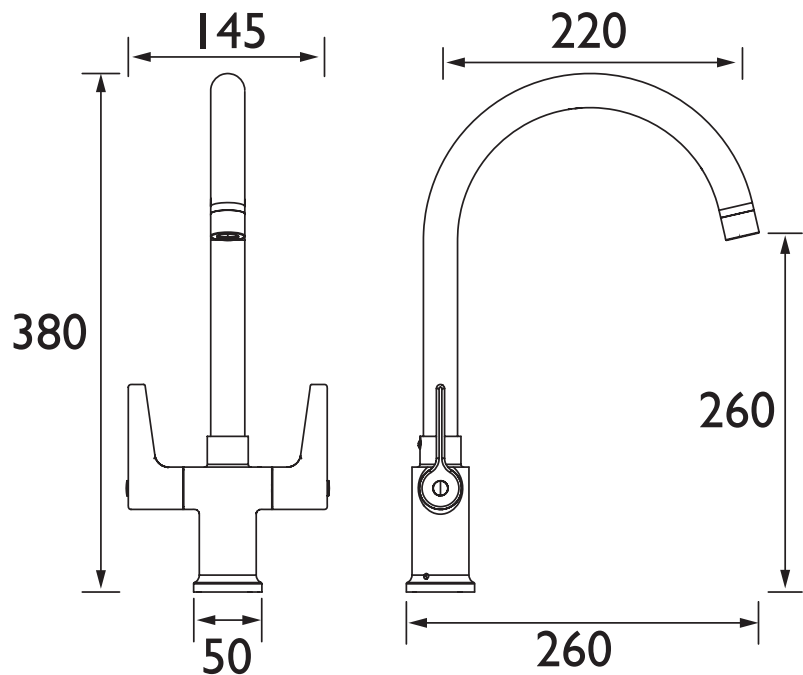

### Features:

- Install your tap in minutes from above the sink, thanks to the innovative Top Fix Easyfit technology
- Easily repair, maintain or replace your kitchen tap using the two isolation valves that let you shut off the water supply at the base
- Supplied with everything you need for a hassle-free installation, including two Allen keys, isolation valves, Top Fix Easyfit base, and flexi tails
- Rinse and reach with ease using the convenient swivel spout
- Install with confidence, thanks to the high quality metal fixings that keep your tap securely in place

### Specification

<b>Product Type:</b>	Kitchen Taps
<b>Main Construction Material:</b>	Brass
<b>Mount Type:</b>	Deck
<b>Maximum Worktop Depth (mm):</b>	35
<b>Handle Type:</b>	Lever
<b>Connection Inlet:</b>	1/2" BSP Flexible Tails with Isolation Valves
<b>Connection Outlet:</b>	M22 Flow Straightener
<b>Number of Tap Holes:</b>	1
<b>Valve/Cartridge Type:</b>	1/2" Ceramic Disc Valve - 1/4 turn
<b>Plumbing System Requirements:</b>	Suitable for all plumbing systems, ideally balanced
<b>Minimum Dynamic Pressure (bar):</b>	0.4 bar
<b>Maximum Dynamic Pressure (bar):</b>	5 bar
<b>Maximum Hot Water Temperature °C:</b>	65°C
<b>Maximum Static Pressure (bar):</b>	10 bar
<b>Flow Type:</b>	Single
<b>Isolation Included:</b>	Yes

### Dimensions (measurements in mm)