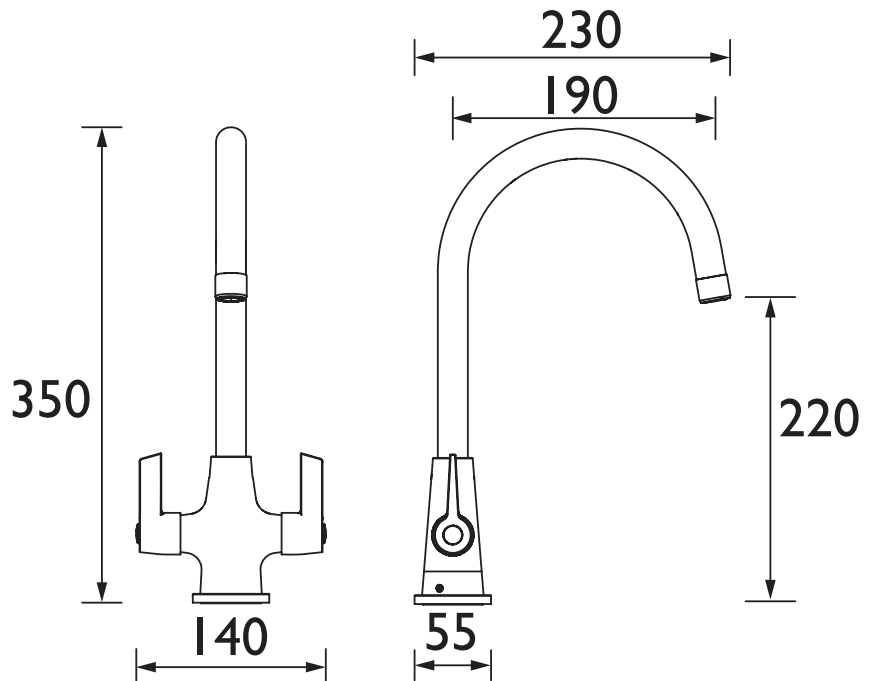

EC SNK EF BLK

ECHO Tap Range Echo Easyfit Mono Sink Mixer Black

Features:

- Install your tap in minutes from above the sink, thanks to the innovative Top Fix Easyfit technology
- Easily repair, maintain or replace your kitchen tap using the two isolation valves that let you shut off the water supply at the base
- Experience effortless rinsing with a convenient swivel spout
- Supplied with everything you need for a hassle-free installation, including two Allen keys, isolation valves, Top Fix Easyfit base, and flexi tails
- Install with confidence, thanks to the high-quality metal fixings that keep your tap securely in place

Product Certifications:

WRAS Certificate No: 260103301
WRAS Expiry Date: 31/12/2031

Specification

Product Type:	Kitchen Taps
Main Construction Material:	Brass
Mount Type:	Deck
Maximum Worktop Depth (mm):	35
Handle Type:	Lever
Connection Inlet:	1/2" BSP Flexible Tails with Isolation Valves
Connection Outlet:	M24 Aerator
Number of Tap Holes:	1
Valve/Cartridge Type:	1/2" Ceramic Disc Valve - 1/4 turn
Plumbing System Requirements:	Suitable for all plumbing systems, ideally balanced
Minimum Dynamic Pressure (bar):	0.4 bar
Maximum Dynamic Pressure (bar):	5 bar
Maximum Hot Water Temperature °C:	65°C
Maximum Static Pressure (bar):	10 bar
Flow Type:	Single
Isolation Included:	Yes

Dimensions (measurements in mm)

Flow Rates (l/min)

System Pressure (bar)	0.4	0.5	1	2	3	5
EC SNK EF BLK (mixed)	9.8	11.2	17.1	25.4	31.4	40.8

TECHNICAL DATA SHEET

BRISTAN

D6