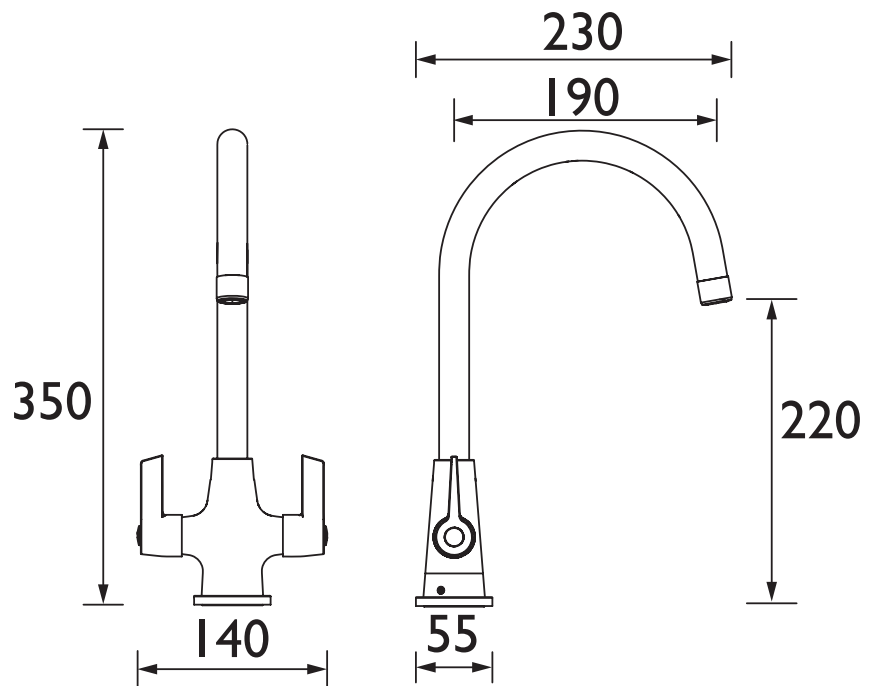

EC SNK EF BB

ECHO Tap Range Echo Easyfit Mono Sink Mixer Brushed Brass

Features:

- Install your tap in minutes from above the sink, thanks to the innovative Top Fix Easyfit technology
- Easily repair, maintain or replace your kitchen tap using the two isolation valves that let you shut off the water supply at the base
- Experience effortless rinsing with a convenient swivel spout
- Supplied with everything you need for a hassle-free installation, including two Allen keys, isolation valves, Top Fix Easyfit base, and flexi tails
- Install with confidence, thanks to the high-quality metal fixings that keep your tap securely in place

Product Certifications:

WRAS Certificate No: 260103301
WRAS Expiry Date: 31/12/2031

Specification

Product Type:	Kitchen Taps
Main Construction Material:	Brass
Mount Type:	Deck
Maximum Worktop Depth (mm):	35
Handle Type:	Lever
Connection Inlet:	1/2" BSP Flexible Tails with Isolation Valves
Connection Outlet:	M24 Aerator
Number of Tap Holes:	1
Valve/Cartridge Type:	1/2" Ceramic Disc Valve - 1/4 turn
Plumbing System Requirements:	Suitable for all plumbing systems, ideally balanced
Minimum Dynamic Pressure (bar):	0.4 bar
Maximum Dynamic Pressure (bar):	5 bar
Maximum Hot Water Temperature °C:	65°C
Maximum Static Pressure (bar):	10 bar
Flow Type:	Single
Isolation Included:	Yes

Dimensions (measurements in mm)

Flow Rates (l/min)

System Pressure (bar)	0.4	0.5	1	2	3	5
EC SNK EF BB (mixed)	9.8	11.2	17.1	25.4	31.4	40.8

TECHNICAL DATA SHEET

BRISTAN

D6