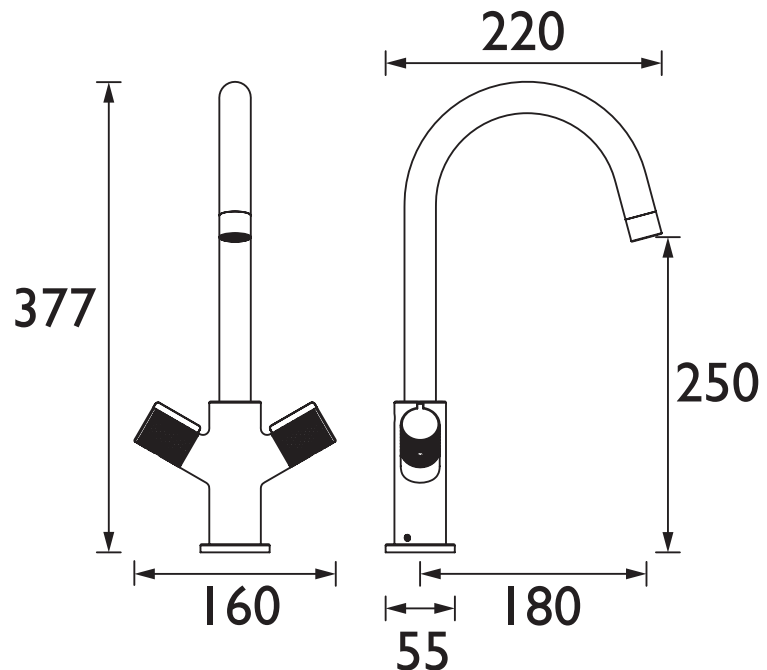

FRN EFSNK C

FERN Tap Range Fern Easyfit Mono Sink Mixer Chrome

Features:

- Install your tap in minutes from above the sink, thanks to the innovative Top Fix Easyfit technology
- Easily repair, maintain or replace your kitchen tap using the two isolation valves that let you shut off the water supply at the base
- Supplied with everything you need for a hassle-free installation, including two Allen keys, isolation valves, Top Fix Easyfit base, and flexi tails
- Rinse and reach with ease using the convenient swivel spout
- Install with confidence, thanks to the high quality metal fixings that keep your tap securely in place

Product Certifications:

WRAS Certificate No: 240403007
WRAS Expiry Date: 30/04/2029

Specification

Product Type:	Kitchen Taps
Main Construction Material:	Brass
Mount Type:	Deck
Maximum Worktop Depth (mm):	35
Handle Type:	Round
Connection Inlet:	1/2" BSP Flexible Tails with Isolation Valves
Connection Outlet:	Housed M22 8lpm Flow Limited Aerator
Number of Tap Holes:	1
Valve/Cartridge Type:	1/2" Ceramic Disc Valve - 1/4 turn
Plumbing System Requirements:	Suitable for all plumbing systems, ideally balanced
Minimum Dynamic Pressure (bar):	0.3 bar
Maximum Dynamic Pressure (bar):	5 bar
Maximum Hot Water Temperature °C:	60°C
Maximum Static Pressure (bar):	10 bar
Flow Type:	Single
Isolation Included:	Yes

Dimensions (measurements in mm)

Flow Rates (l/min)

System Pressure (bar)	0.3	0.5	1	2	3	5
FRN EFSNK C (mixed)	2.2	4.4	6.3	8.4	8.4	8.4

TECHNICAL DATA SHEET

BRISTAN

D3