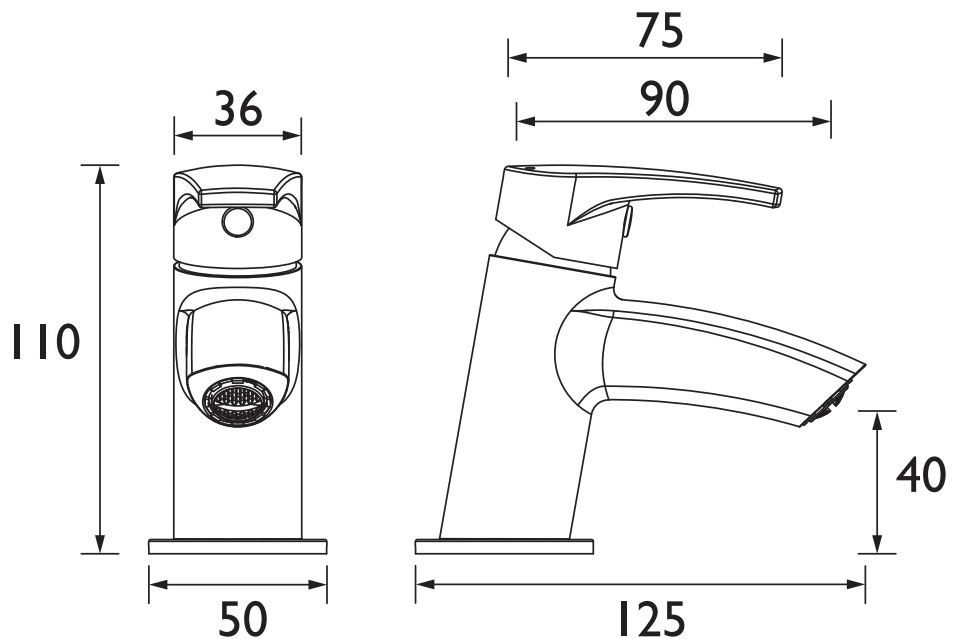

OR SMBAS C

ORTA Tap Range Orta Small Basin Mixer Chrome

Specification

Product Type:	Bathroom Taps
Main Construction Material:	Brass; ABS; Stainless Steel
Mount Type:	Deck
Handle Type:	Lever
Connection Inlet:	1/2" BSP Flexible Tails
Connection Outlet:	M18.5 Coin-Slot Aerator
Number of Tap Holes:	1
Valve/Cartridge Type:	25mm Single Lever Cartridge
Plumbing System Requirements:	Suitable for all plumbing systems, ideally balanced
Minimum Dynamic Pressure (bar):	0.3 bar
Maximum Dynamic Pressure (bar):	5 bar
Maximum Hot Water Temperature °C:	60°C
Maximum Static Pressure (bar):	10 bar
Flow Type:	Single
Isolation Included:	N

Features:

- Install with confidence using a robust metal fixing nut that keeps your tap securely in place
- Experience smooth, reliable operation thanks to the long-life ceramic cartridge
- Enjoy lasting brilliance with our flawless, scratch-resistant chrome finish that's salt spray tested for durability
- Built to last, backed by a lifetime parts and 1-year labour guarantee
- Pair with coordinating bathroom taps, recess showers, and accessories to complete the look

Product Certifications:

WRAS Certificate No: 2111902
WRAS Expiry Date: 30/11/2026

For more products, visit our website:
<http://www.bristan.com>

Dimensions (measurements in mm)

Flow Rates (l/min)

System Pressure (bar)	0.3	0.5	1	2	3	5
OR SMBAS C (mixed)	4.8	6.2	8.7	12.3	15.1	19.5