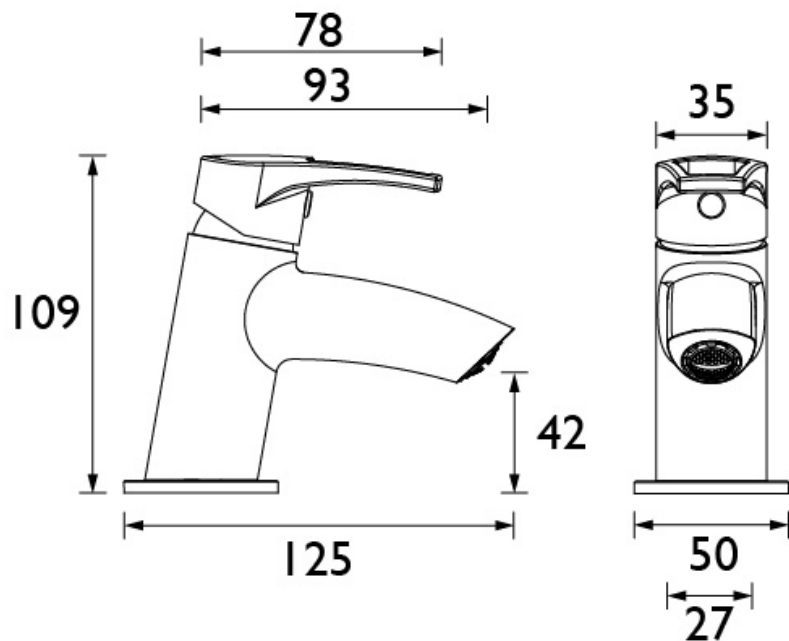

SM SMBAS C

SMILE Tap Range Smile Small Basin Mixer Chrome

Features:

- Install with confidence using a robust metal fixing nut that keeps your tap securely in place
- Experience smooth, reliable operation thanks to the long-life ceramic cartridge
- Enjoy lasting brilliance with our flawless, scratch-resistant chrome finish that's salt spray tested for durability
- Built to last, backed by a lifetime parts and 1-year labour guarantee
- Pair with coordinating taps and accessories to complete the look

Product Certifications:

WRAS Certificate No: 2111902
WRAS Expiry Date: 30/11/2026

For more products, visit our website:
<http://www.bristan.com>

Specification

Product Type:	Bathroom Taps
Main Construction Material:	Brass; ABS; Stainless Steel
Mount Type:	Deck
Handle Type:	Lever
Connection Inlet:	1/2" BSP Flexible Tails
Connection Outlet:	M18.5 Coin-Slot Aerator
Number of Tap Holes:	1
Valve/Cartridge Type:	25mm Single Lever Cartridge
Plumbing System Requirements:	Suitable for all plumbing systems, ideally balanced
Minimum Dynamic Pressure (bar):	0.3 bar
Maximum Dynamic Pressure (bar):	5 bar
Maximum Hot Water Temperature °C:	60°C
Maximum Static Pressure (bar):	10 bar
Flow Type:	Single
Isolation Included:	No

Dimensions (measurements in mm)

Flow Rates (l/min)

System Pressure (bar)	0.3	0.5	1	2	3	5
SM SMBAS C (mixed)	5.2	6.7	9.4	13.3	16.3	21

TECHNICAL DATA SHEET

BRISTAN

D14