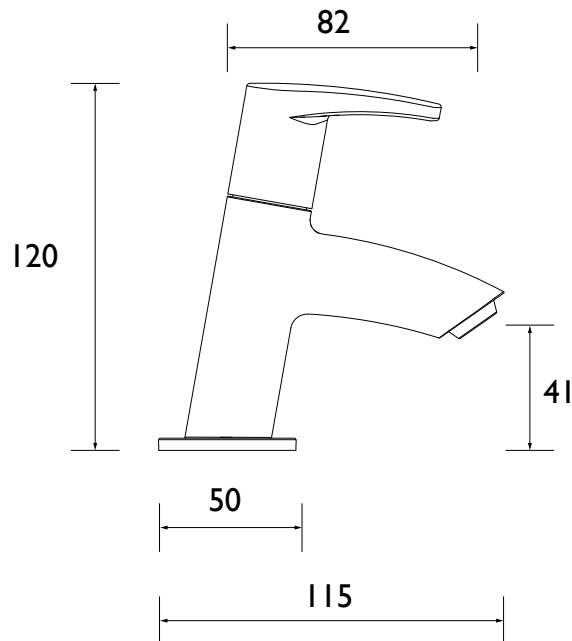

OR 1/2 C

ORTA Tap Range

Orta Basin Taps Chrome

Features:

- Install with confidence using a robust metal fixing nut that keeps your tap securely in place
- Experience smooth, reliable operation thanks to the long-life ceramic disc valves
- Enjoy lasting brilliance with our flawless, scratch-resistant chrome finish that's salt spray tested for durability
- Built to last, backed by a lifetime parts and 1-year labour guarantee
- Pair with coordinating bathroom taps, showers, and accessories to complete the look

Product Certifications:

WRAS Certificate No: 260503303
WRAS Expiry Date: 31/05/2031

For more products, visit our website:
<http://www.bristan.com>

Specification

Product Type:	Bathroom Taps
Main Construction Material:	Brass
Mount Type:	Deck
Handle Type:	Levero
Connection Inlet:	1/2" BSP
Connection Outlet:	M16 Aerator
Number of Tap Holes:	2
Valve/Cartridge Type:	1/2" Ceramic Disc Valve - 1/4 turn
Plumbing System Requirements:	Suitable for all plumbing systems
Minimum Dynamic Pressure (bar):	0.2 bar
Maximum Dynamic Pressure (bar):	5 bar
Maximum Hot Water Temperature °C:	65°C
Maximum Static Pressure (bar):	10 bar
Isolation Included:	No

Dimensions (measurements in mm)

Flow Rates (l/min)

System Pressure (bar)	0.2	0.5	1	2	3	5
OR 1/2 C (Cold)	9.1	14.4	20.4	28.8	35.3	45.6
OR 1/2 C (Hot)	9	14.2	20	28.3	34.7	44.8

TECHNICAL DATA SHEET

BRISTAN

D9