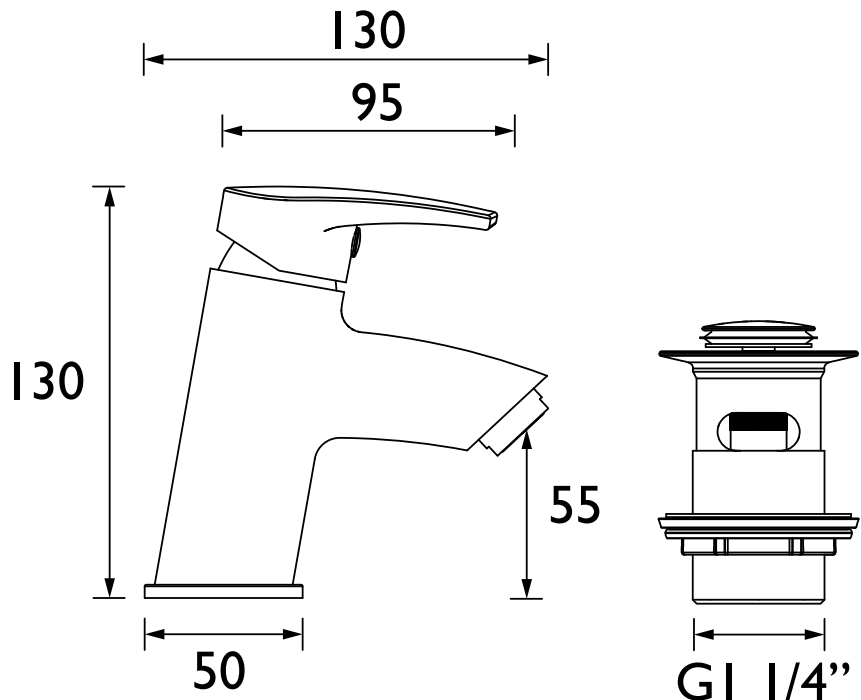

OR BAS C

ORTA Tap Range Orta Basin Mixer with Clicker Waste Chrome

Features:

- Save water without compromising performance thanks to the built-in 5L flow regulator.
- Supplied with everything you need for a hassle-free installation, including flexible tails and clicker waste
- Install with confidence using a robust metal fixing nut that keeps your tap securely in place
- Experience smooth, reliable operation thanks to the long-life ceramic cartridge
- Enjoy lasting brilliance with our flawless, scratch-resistant chrome finish that's salt spray tested for durability

Product Certifications:

WRAS Certificate No: 2109902
WRAS Expiry Date: 30/09/2026

Specification

Product Type:	Bathroom Taps
Main Construction Material:	Brass; ABS; Stainless Steel
Mount Type:	Deck
Handle Type:	Lever
Connection Inlet:	1/2" BSP Flexible Tails
Connection Outlet:	M24 5lpm Flow Limited Aerator
Number of Tap Holes:	1
Valve/Cartridge Type:	35mm Single Lever Cartridge
Plumbing System Requirements:	Suitable for all plumbing systems
Minimum Dynamic Pressure (bar):	0.2 bar
Maximum Dynamic Pressure (bar):	5 bar
Maximum Hot Water Temperature °C:	60°C
Maximum Static Pressure (bar):	10 bar
Flow Type:	Single
Isolation Included:	No

Dimensions (measurements in mm)

Flow Rates (l/min)

System Pressure (bar)	0.2	0.5	1	2	3	5
OR BAS C (mixed)	2	3.3	4.7	5.3	5	NPD

TECHNICAL DATA SHEET

BRISTAN

D16