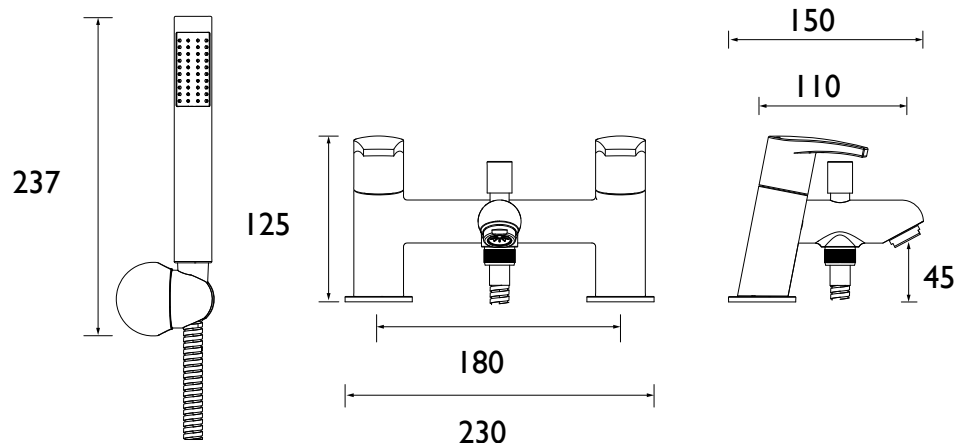

### Specification

<b>Product Type:</b>	Bathroom Taps
<b>Main Construction Material:</b>	Brass
<b>Mount Type:</b>	Deck
<b>Handle Type:</b>	Square
<b>Connection Inlet:</b>	3/4" BSP
<b>Connection Outlet:</b>	M24 Flow Straightener
<b>Number of Tap Holes:</b>	2
<b>Hose Length (mm):</b>	1750
<b>Valve/Cartridge Type:</b>	3/4" Ceramic Disc Valve - 1/4 turn
<b>Plumbing System Requirements:</b>	Suitable for all plumbing systems
<b>Minimum Dynamic Pressure (bar):</b>	0.2 bar
<b>Maximum Dynamic Pressure (bar):</b>	5 bar
<b>Maximum Hot Water Temperature °C:</b>	70°C
<b>Maximum Static Pressure (bar):</b>	10 bar
<b>Flow Type:</b>	Single
<b>Isolation Included:</b>	No

### Dimensions (measurements in mm)