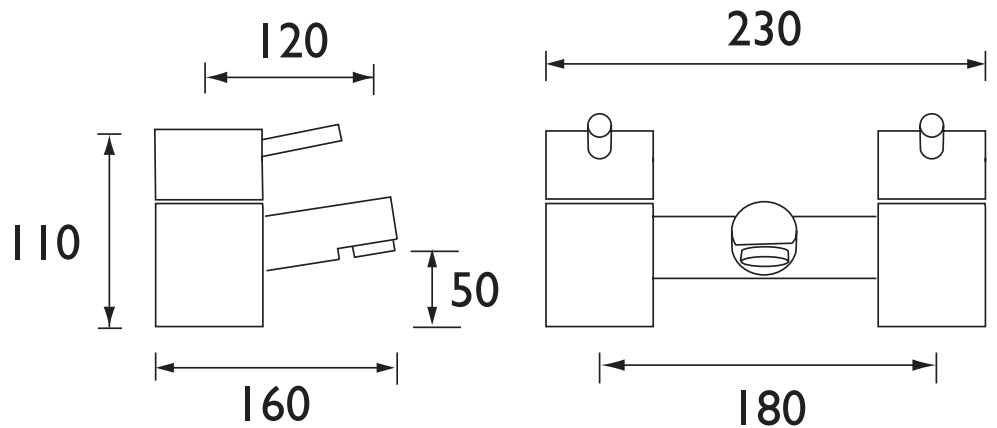

## Specification

<b>Product Type:</b>	Bathroom Taps
<b>Main Construction Material:</b>	Brass; ABS; Stainless Steel
<b>Mount Type:</b>	Deck
<b>Handle Type:</b>	Paddle
<b>Connection Inlet:</b>	3/4" BSP
<b>Connection Outlet:</b>	M28 Flow Straightener
<b>Number of Tap Holes:</b>	2
<b>Valve/Cartridge Type:</b>	3/4" Ceramic Disc Valve - 1/4 turn
<b>Plumbing System Requirements:</b>	Suitable for all plumbing systems
<b>Minimum Dynamic Pressure (bar):</b>	0.2 bar
<b>Maximum Dynamic Pressure (bar):</b>	5 bar
<b>Maximum Hot Water Temperature °C:</b>	60°C
<b>Maximum Static Pressure (bar):</b>	10 bar
<b>Flow Type:</b>	Single
<b>Isolation Included:</b>	No

## Dimensions (measurements in mm)