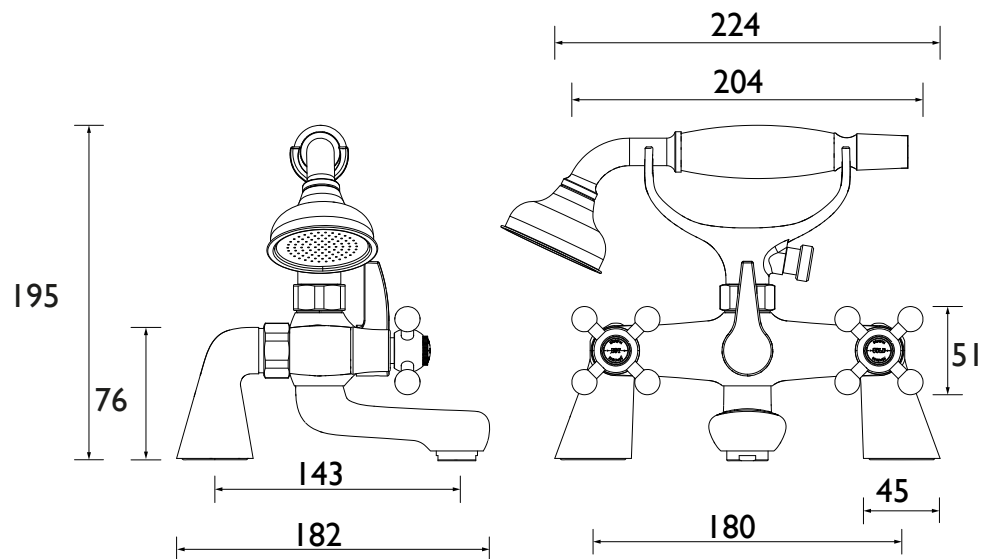

R LBSM C

REGENCY Tap Range Regency Luxury Bath Shower Mixer Chrome

Features:

- Supplied with everything you need for a hassle-free installation, including 1.75m hose, handset and wall bracket
- Install with confidence using a robust metal fixing nut that keeps your tap securely in place
- Enjoy lasting brilliance with our flawless, scratch-resistant chrome finish that's salt spray tested for durability
- Built to last, backed by a lifetime parts and 1-year labour guarantee

Product Certifications:

For more products, visit our website:
<http://www.bristan.com>

Specification

Product Type:	Bathroom Tap
Main Construction Material:	Brass
Mount Type:	Deck
Handle Type:	Crosshead
Connection Inlet:	3/4" BSP
Connection Outlet:	M24 Anti-Splash
Number of Tap Holes:	2
Hose Length (mm):	1500
Valve/Cartridge Type:	1/2" Compression Valve
Plumbing System Requirements:	Suitable for all plumbing systems
Minimum Dynamic Pressure (bar):	0.2 bar
Maximum Dynamic Pressure (bar):	5 bar
Maximum Hot Water Temperature °C:	60°C
Maximum Static Pressure (bar):	10 bar
Flow Type:	Single
Isolation Included:	No

Dimensions (measurements in mm)

Flow Rates (l/min)

System Pressure (bar)	0.2	0.5	1	2	3	5
Through Bath Filler (mixed)	24.7	39.1	55.3	78.2	95.8	123.7
Through Handset (mixed)	6.4	10.1	14.3	20.2	24.7	31.9

TECHNICAL DATA SHEET