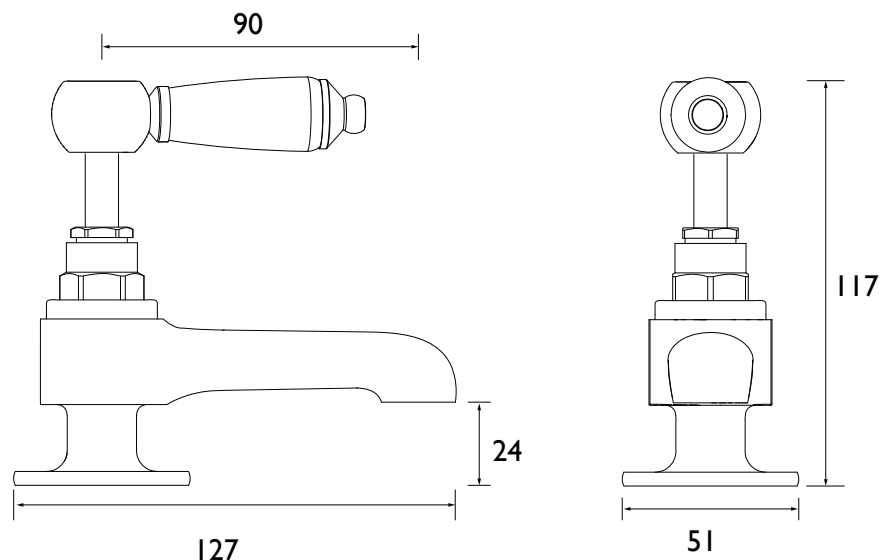

RS2 1/2 C

RENAISSANCE Tap Range Renaissance 2 Basin Taps Chrome

Features:

- Bring subtle elegance to your bathroom with timeless detailing featuring a mother-of-pearl effect and chrome-embossed lettering
- Add a touch of luxury with hand-finished indices crafted with watchmaker-level precision
- Install with confidence using a robust metal fixing nut that keeps your tap securely in place
- Experience smooth, reliable operation thanks to the long-life ceramic disc valves
- Enjoy lasting brilliance with our flawless, scratch-resistant chrome finish that's salt spray tested for durability
-

Product Certifications:

WRAS Certificate No: 2206908
WRAS Expiry Date: 30/06/2027

For more products, visit our website:
<http://www.bristan.com>

Specification

Product Type:	Bathroom Taps
Main Construction Material:	Brass
Mount Type:	Deck
Handle Type:	Lever
Connection Inlet:	1/2" BSP
Connection Outlet:	Open
Number of Tap Holes:	2
Valve/Cartridge Type:	1/2" Ceramic Disc Valve - 1/4 turn
Plumbing System Requirements:	Suitable for all plumbing systems
Minimum Dynamic Pressure (bar):	0.2 bar
Maximum Dynamic Pressure (bar):	5 bar
Maximum Hot Water Temperature °C:	65°C
Maximum Static Pressure (bar):	10 bar
Isolation Included:	No

Dimensions (measurements in mm)

Flow Rates (l/min)

System Pressure (bar)	0.2	0.5	1	2	3	5
RS2 1/2 C (Cold)	8.5	13.3	18.9	26.7	32.7	42.2
RS2 1/2 C (Hot)	8.5	13.4	18.9	26.8	32.8	42.4

TECHNICAL DATA SHEET

BRISTAN