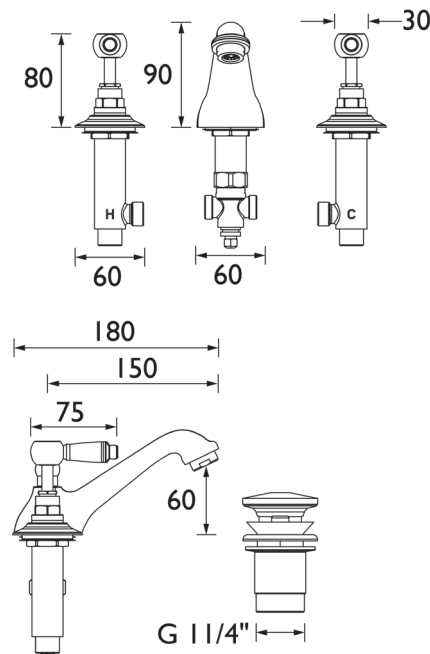

## Specification

<b>Product Type:</b>	Bathroom Taps
<b>Main Construction Material:</b>	Brass; ABS; Stainless Steel
<b>Mount Type:</b>	Deck
<b>Handle Type:</b>	Lever
<b>Connection Inlet:</b>	1/2" BSP Flexible Tails
<b>Connection Outlet:</b>	M24 Flow Straightener
<b>Number of Tap Holes:</b>	3
<b>Valve/Cartridge Type:</b>	1/2" Ceramic Disc Valve - 1/4 turn
<b>Plumbing System Requirements:</b>	Suitable for all plumbing systems
<b>Minimum Dynamic Pressure (bar):</b>	0.5 bar
<b>Maximum Dynamic Pressure (bar):</b>	5 bar
<b>Maximum Hot Water Temperature °C:</b>	80°C
<b>Maximum Static Pressure (bar):</b>	10 bar
<b>Flow Type:</b>	Single
<b>Isolation Included:</b>	No

## Dimensions (measurements in mm)