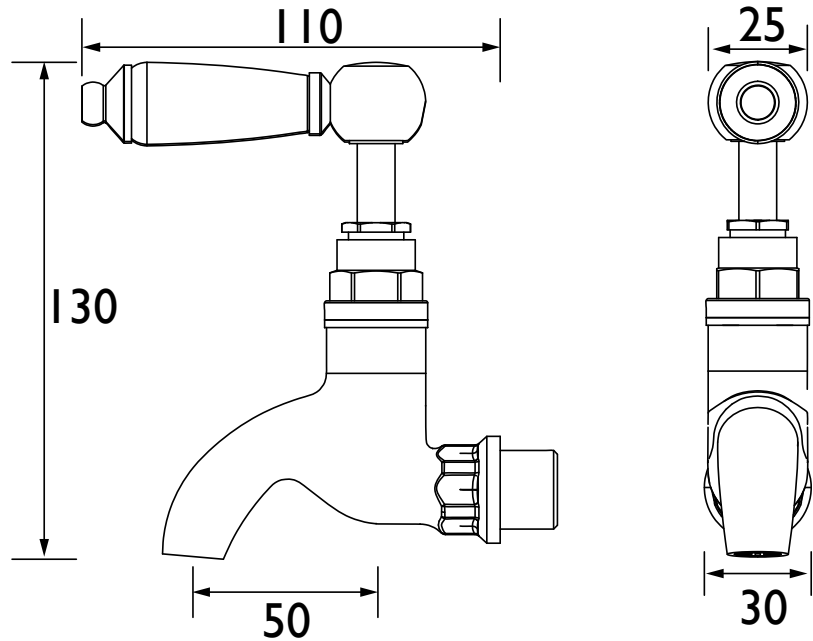

### Specification

<b>Product Type:</b>	Taps
<b>Main Construction Material:</b>	Brass
<b>Mount Type:</b>	Deck
<b>Handle Type:</b>	Lever
<b>Connection Inlet:</b>	1/2" BSP
<b>Connection Outlet:</b>	Aerator
<b>Number of Tap Holes:</b>	2
<b>Valve/Cartridge Type:</b>	1/2" Ceramic Disc Valve - 1/4 Turn
<b>Plumbing System Requirements:</b>	Suitable for all plumbing systems
<b>Minimum Dynamic Pressure (bar):</b>	0.2 bar
<b>Maximum Dynamic Pressure (bar):</b>	5 bar
<b>Maximum Hot Water Temperature °C:</b>	65°C
<b>Maximum Static Pressure (bar):</b>	10 bar
<b>Isolation Included:</b>	No

### Dimensions (measurements in mm)