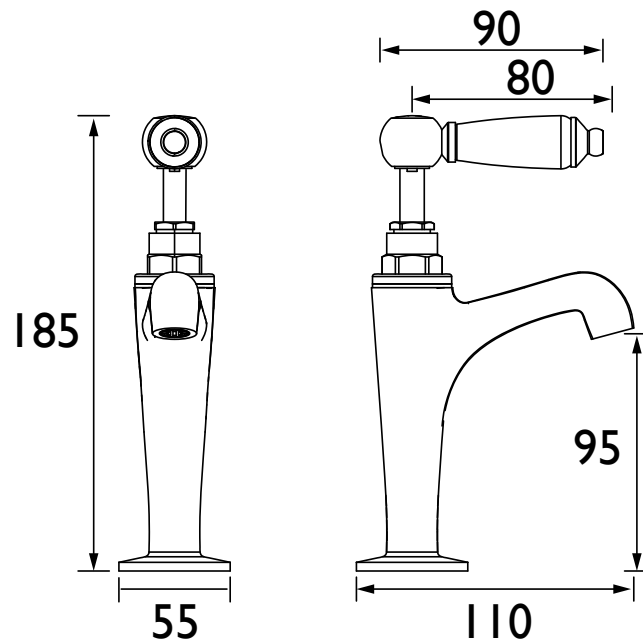

### Specification

<b>Product Type:</b>	Taps
<b>Main Construction Material:</b>	Brass
<b>Mount Type:</b>	Deck
<b>Handle Type:</b>	Lever
<b>Connection Inlet:</b>	1/2" BSP
<b>Connection Outlet:</b>	Anti-Splash
<b>Number of Tap Holes:</b>	2
<b>Valve/Cartridge Type:</b>	1/2" Ceramic Disc Valve - 1/4 turn
<b>Plumbing System Requirements:</b>	Suitable for all plumbing systems
<b>Minimum Dynamic Pressure (bar):</b>	0.2 bar
<b>Maximum Dynamic Pressure (bar):</b>	5 bar
<b>Maximum Hot Water Temperature °C:</b>	65°C
<b>Maximum Static Pressure (bar):</b>	10 bar
<b>Isolation Included:</b>	No

### Dimensions (measurements in mm)