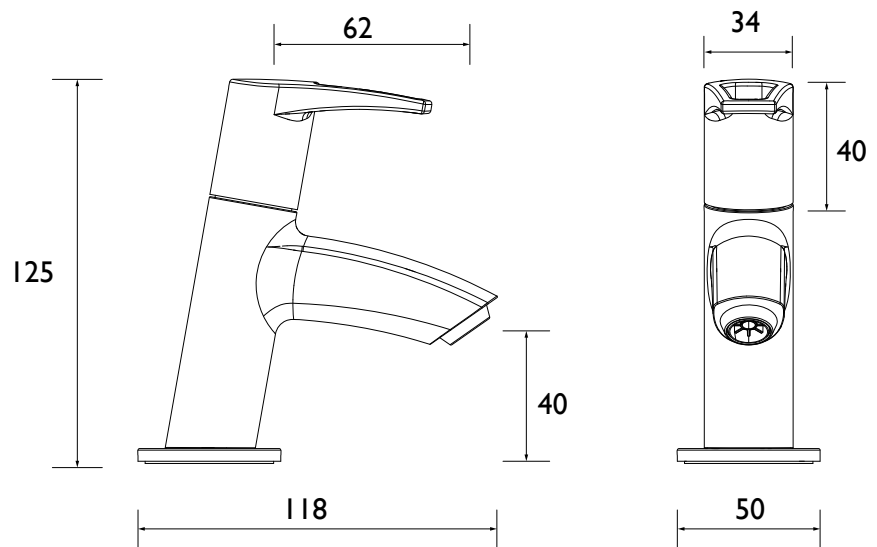

SM 3/4 C

SMILE Tap Range Smile Bath Taps Chrome

Features:

- Install with confidence using a robust metal fixing nut that keeps your tap securely in place
- Experience smooth, reliable operation thanks to the long-life ceramic disc valves
- Enjoy lasting brilliance with our flawless, scratch-resistant chrome finish that's salt spray tested for durability
- Built to last, backed by a lifetime parts and 1-year labour guarantee
- Pair with coordinating taps and accessories to complete the look

Product Certifications:

WRAS Certificate No: 260503304
WRAS Expiry Date: 31/05/2031

For more products, visit our website:
<http://www.bristan.com>

Specification

Product Type:	Bathroom Taps
Main Construction Material:	Brass
Mount Type:	Deck
Handle Type:	Paddle
Connection Inlet:	3/4" BSP
Connection Outlet:	M20 Flow Straightener
Number of Tap Holes:	2
Valve/Cartridge Type:	3/4" Ceramic Disc Valve - 1/4 turn
Plumbing System Requirements:	Suitable for all plumbing systems
Minimum Dynamic Pressure (bar):	0.2 bar
Maximum Dynamic Pressure (bar):	5 bar
Maximum Hot Water Temperature °C:	65°C
Maximum Static Pressure (bar):	10 bar
Isolation Included:	No

Dimensions (measurements in mm)

Flow Rates (l/min)

System Pressure (bar)	0.2	0.5	1	2	3	5
SM 3/4 C (Cold)	9.9	25.3	36.2	51.1	61.9	103.2
SM 3/4 C (Hot)	9.9	25.3	36.2	51.1	61.9	103.2

TECHNICAL DATA SHEET

BRISTAN