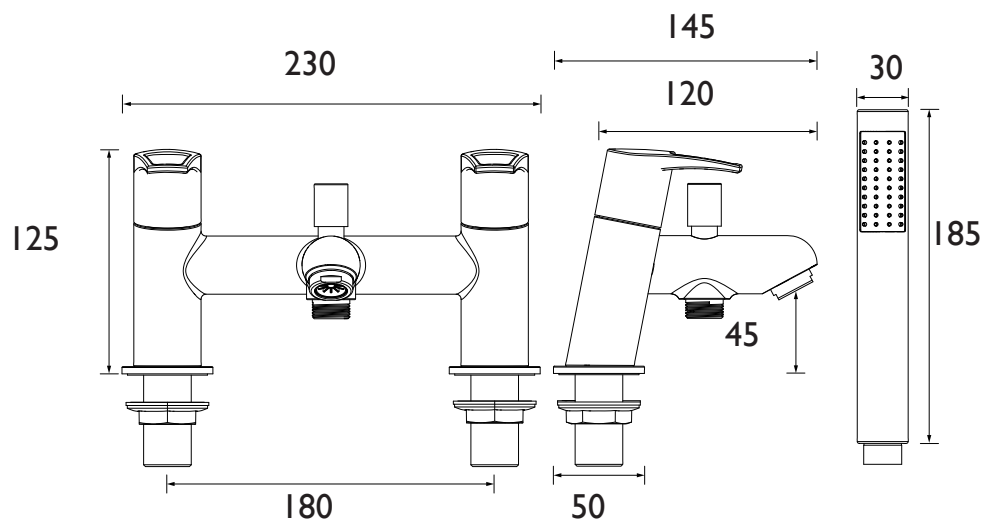

SM BSM C

SMILE Tap Range Smile Bath Shower Mixer Chrome

Features:

- Includes a handset that's easy to keep pristine, with rub-clean nozzles for effortless removal of limescale and debris
- Install with confidence using a robust metal fixing nut that keeps your tap securely in place
- Experience smooth, reliable operation thanks to the long-life ceramic disc valves
- Built to last, backed by a lifetime parts and 1-year labour guarantee
- Pair with coordinating taps and accessories to complete the look

Product Certifications:

WRAS Certificate No: 2107079
WRAS Expiry Date: 31/07/2026

For more products, visit our website:
<http://www.bristan.com>

Specification

Product Type:	Bathroom Taps
Main Construction Material:	Brass
Mount Type:	Deck
Handle Type:	Square
Connection Inlet:	3/4" BSP
Connection Outlet:	M24 Flow Straightener
Number of Tap Holes:	2
Hose Length (mm):	1750
Valve/Cartridge Type:	3/4" Ceramic Disc Valve - 1/4 turn
Plumbing System Requirements:	Suitable for all plumbing systems
Minimum Dynamic Pressure (bar):	0.2 bar
Maximum Dynamic Pressure (bar):	5 bar
Maximum Hot Water Temperature °C:	70°C
Maximum Static Pressure (bar):	10 bar
Flow Type:	Single
Isolation Included:	No

Dimensions (measurements in mm)

Flow Rates (l/min)

System Pressure (bar)	0.2	0.5	1	2	3	5
Through Bath Filler (mixed)	18.4	29.1	41.2	58.2	71.3	92
Through Handset (mixed)	5.2	8.2	11.6	16.4	20.1	25.9

TECHNICAL DATA SHEET