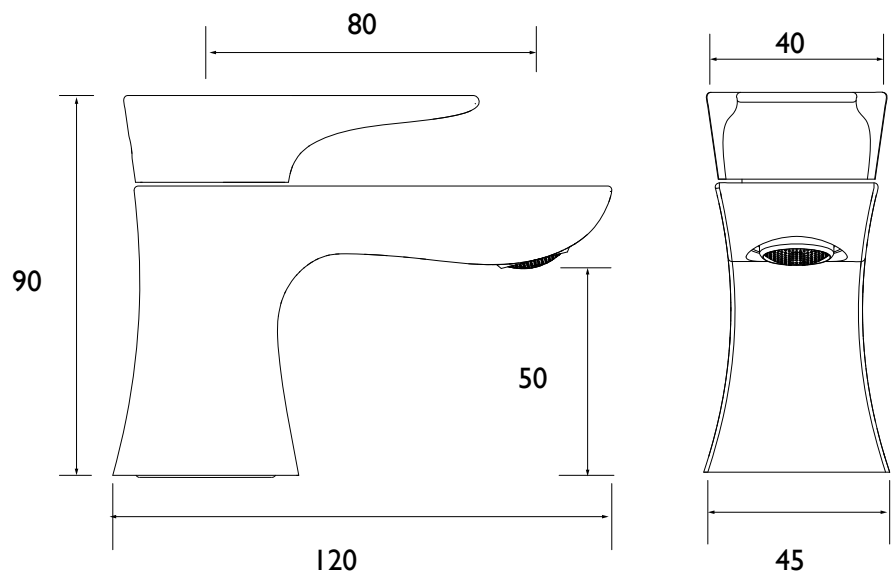

HOU 1/2 C

HOURGLASS Tap Range Hourglass Basin Taps Chrome

Features:

- Install with confidence using a robust metal fixing nut that keeps your tap securely in place
- Experience smooth, reliable operation thanks to the long-life ceramic disc valves
- Enjoy lasting brilliance with our flawless, scratch-resistant chrome finish that's salt spray-tested for durability
- Built to last, backed by a lifetime parts and 1-year labour guarantee
- Find your perfect match with other finish options available

Product Certifications:

WRAS Certificate No: 251003301
WRAS Expiry Date : 31/10/2030

For more products, visit our website:
<http://www.bristan.com>

Specification

Product Type:	Bathroom Taps
Main Construction Material:	Brass
Mount Type:	Deck
Handle Type:	Lever
Connection Inlet:	1/2" BSP
Connection Outlet:	M24 Coin-Slot Aerator
Number of Tap Holes:	2
Valve/Cartridge Type:	1/2" Ceramic Disc Valve - 1/4 turn
Plumbing System Requirements:	Suitable for all plumbing systems
Minimum Dynamic Pressure (bar):	0.2 bar
Maximum Dynamic Pressure (bar):	5 bar
Maximum Hot Water Temperature °C:	65°C
Maximum Static Pressure (bar):	10 bar
Isolation Included:	No

Dimensions (measurements in mm)

Flow Rates (l/min)

System Pressure (bar)	0.2	0.5	1	2	3	5
HOU 1/2 C (Cold)	7.6	12.1	17.1	24.2	29.6	38.2
HOU 1/2 C (Hot)	7.6	12.1	17.1	24.2	29.6	38.2

TECHNICAL
DATA
SHEET

BRISTAN