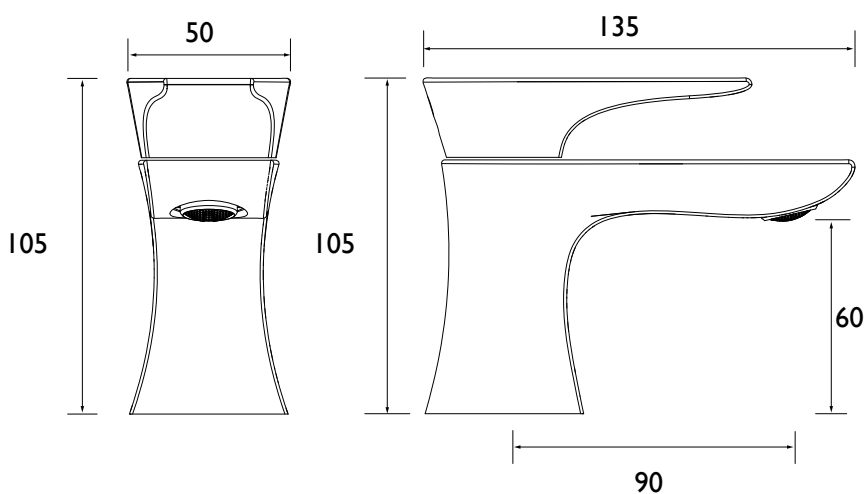

### Specification

<b>Product Type:</b>	Bathroom Taps
<b>Main Construction Material:</b>	Brass
<b>Mount Type:</b>	Deck
<b>Handle Type:</b>	Lever
<b>Connection Inlet:</b>	3/4" BSP
<b>Connection Outlet:</b>	M24 Coin-Slot Aerator
<b>Number of Tap Holes:</b>	2
<b>Valve/Cartridge Type:</b>	3/4" Ceramic Disc Valve
<b>Plumbing System Requirements:</b>	Suitable for all plumbing systems
<b>Minimum Dynamic Pressure (bar):</b>	0.2 bar
<b>Maximum Dynamic Pressure (bar):</b>	5 bar
<b>Maximum Hot Water Temperature °C:</b>	65°C
<b>Maximum Static Pressure (bar):</b>	10 bar
<b>Isolation Included:</b>	No

### Dimensions (measurements in mm)