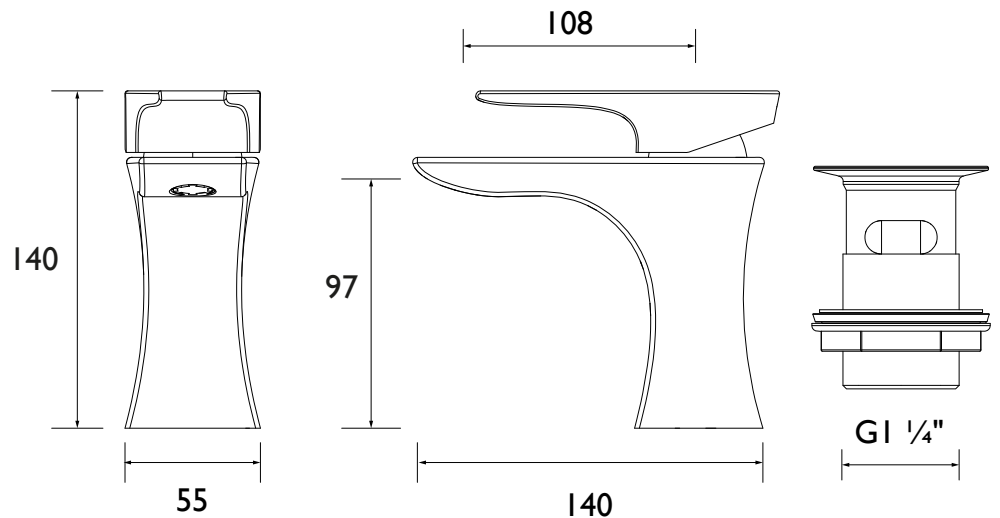

HOU ES BAS C

HOURLASS Tap Range Hourglass Eco Start Basin Mixer Chrome

Features:

- Reduce energy usage with our Eco Start technology - the tap runs cold when the lever is in the central position and only activates hot water when needed, helping cut unnecessary boiler use
- Save water without compromising performance thanks to the built-in 5L flow regulator.
- Supplied with everything you need for a hassle-free installation, including flexible tails and clicker waste
- Install with confidence using a robust metal fixing nut that keeps your tap securely in place
- Experience smooth, reliable operation thanks to the long-life ceramic cartridge

Product Certifications:

WRAS Certificate No: 2312911
WRAS Expiry Date: 31/12/2028

Specification

Product Type:	Bathroom Taps
Main Construction Material:	Brass; ABS; Stainless Steel
Mount Type:	Deck
Handle Type:	Lever
Connection Inlet:	1/2" BSP Flexible Tails
Connection Outlet:	M24 5lpm Flow Limited Aerator
Number of Tap Holes:	1
Valve/Cartridge Type:	35mm Eco-Start Cartridge
Plumbing System Requirements:	Suitable for all plumbing systems
Minimum Dynamic Pressure (bar):	0.5 bar
Maximum Dynamic Pressure (bar):	5 bar
Maximum Hot Water Temperature °C:	60°C
Maximum Static Pressure (bar):	10 bar
Flow Type:	Single
Isolation Included:	No

Dimensions (measurements in mm)

Flow Rates (l/min)

System Pressure (bar)	0.5	0.5	1	2	3	5
HOU ES BAS C (mixed)	2.9	2.9	3.9	4.6	4.6	4.8

TECHNICAL
DATA
SHEET

BRISTAN

D3